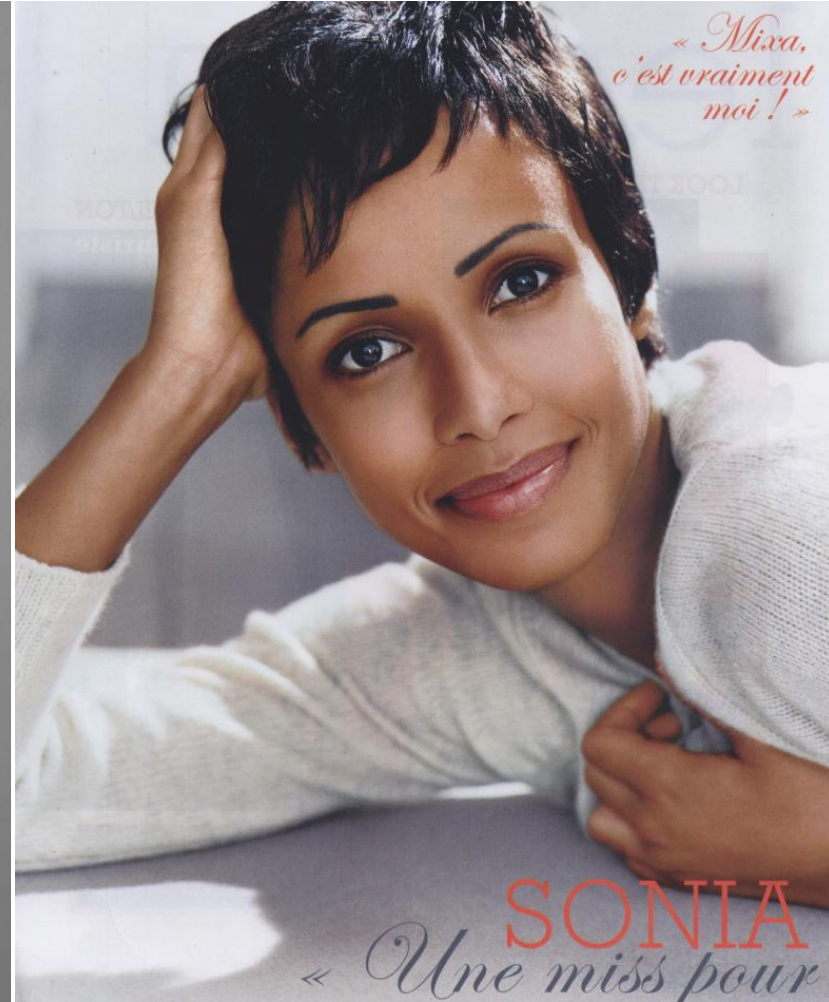

KARIN

MODELS AGENCY

Sonia ROLLAND

Height : 5'10" / 178 cm | Bust : 33.5" / 85 cm | Waist : 23.5" / 60 cm | Hips : 36" / 91 cm | Shoe : 9.0 US / 6.5 UK | Hair Colour : Black | Eyes : Brown