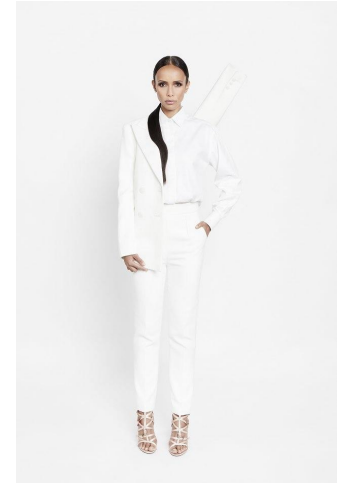


KARIN

MODELS AGENCY

Sonia ROLLAND

Height : 5'10" / 178 cm | Bust : 33.5" / 85 cm | Waist : 23.5" / 60 cm | Hips : 36" / 91 cm | Shoe : 9.0 US / 6.5 UK | Hair Colour : Black | Eyes : Brown

KARIN

MODELS AGENCY

Sonia ROLLAND

Height : 5'10" / 178 cm | Bust : 33.5" / 85 cm | Waist : 23.5" / 60 cm | Hips : 36" / 91 cm | Shoe : 9.0 US / 6.5 UK | Hair Colour : Black | Eyes : Brown

KARIN

MODELS AGENCY

Sonia ROLLAND

Height : 5'10" / 178 cm | Bust : 33.5" / 85 cm | Waist : 23.5" / 60 cm | Hips : 36" / 91 cm | Shoe : 9.0 US / 6.5 UK | Hair Colour : Black | Eyes : Brown