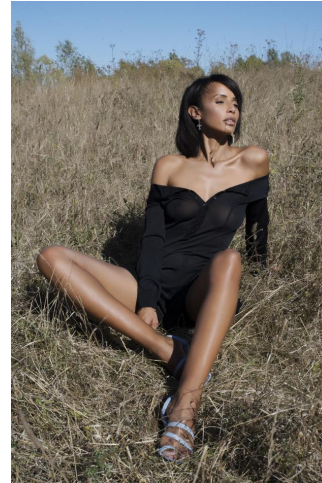


KARIN

MODELS AGENCY

Sonia ROLLAND

Height : 5'10" / 178 cm | Bust : 33.5" / 85 cm | Waist : 23.5" / 60 cm | Hips : 36" / 91 cm | Shoe : 9.0 US / 6.5 UK | Hair Colour : Black | Eyes : Brown

KARIN

MODELS AGENCY

Sonia ROLLAND

Height : 5'10" / 178 cm | Bust : 33.5" / 85 cm | Waist : 23.5" / 60 cm | Hips : 36" / 91 cm | Shoe : 9.0 US / 6.5 UK | Hair Colour : Black | Eyes : Brown

KARIN

MODELS AGENCY

Sonia ROLLAND

Height : 5'10" / 178 cm | Bust : 33.5" / 85 cm | Waist : 23.5" / 60 cm | Hips : 36" / 91 cm | Shoe : 9.0 US / 6.5 UK | Hair Colour : Black | Eyes : Brown