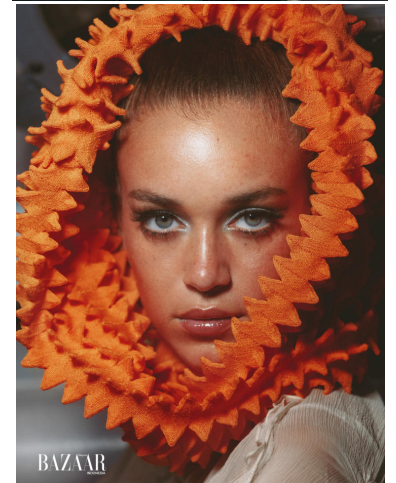

KARIN

MODELS AGENCY

Sonny

Height : 5'7.5" / 171 cm | Bust : 33.5" / 85 cm | Waist : 24.5" / 62 cm | Hips : 36" / 91 cm | Shoe : 7.0 US / 5.0 UK | Hair Colour : Brown | Eyes : Blue/Grey