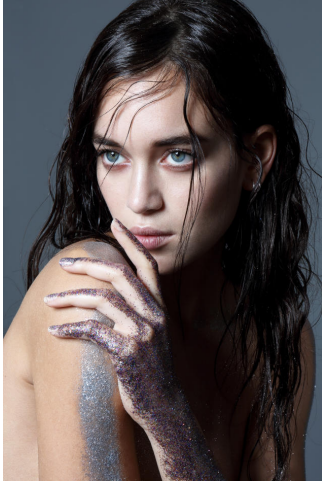

KARIN

MODELS AGENCY

Sonny

Height : 5'7.5" / 171 cm | Bust : 33.5" / 85 cm | Waist : 24.5" / 62 cm | Hips : 36" / 91 cm | Shoe : 7.0 US / 5.0 UK | Hair Colour : Brown | Eyes : Blue/Grey