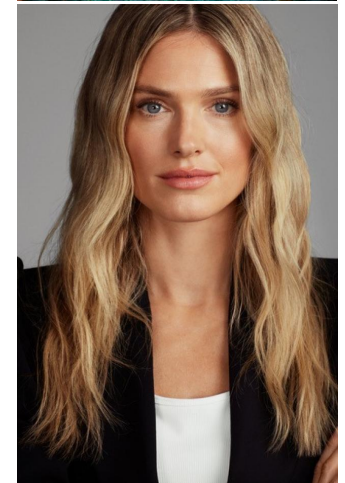


KARIN

MODELS AGENCY

Sophia Lie

Height : 5'11" / 180 cm | Bust : 32.5" / 82 cm | Waist : 25" / 64 cm | Hips : 35.5" / 90 cm | Shoe : 9.0 US / 6.5 UK | Hair Colour : Blonde | Eyes : Blue

KARIN

MODELS AGENCY

Sophia Lie

Height : 5'11" / 180 cm | Bust : 32.5" / 82 cm | Waist : 25" / 64 cm | Hips : 35.5" / 90 cm | Shoe : 9.0 US / 6.5 UK | Hair Colour : Blonde | Eyes : Blue

KARIN

MODELS AGENCY

Sophia Lie

Height : 5'11" / 180 cm | Bust : 32.5" / 82 cm | Waist : 25" / 64 cm | Hips : 35.5" / 90 cm | Shoe : 9.0 US / 6.5 UK | Hair Colour : Blonde | Eyes : Blue

KARIN

MODELS AGENCY

Sophia Lie

Height : 5'11" / 180 cm | Bust : 32.5" / 82 cm | Waist : 25" / 64 cm | Hips : 35.5" / 90 cm | Shoe : 9.0 US / 6.5 UK | Hair Colour : Blonde | Eyes : Blue