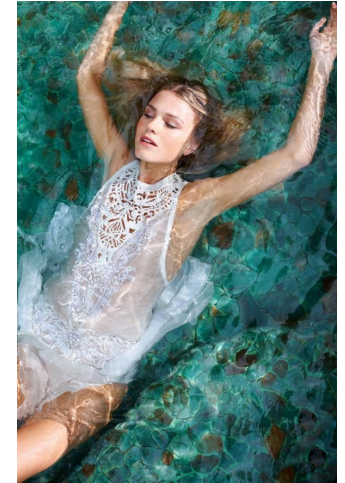


KARIN

MODELS AGENCY

Sophia Lie

Height : 5'11" / 180 cm | Bust : 32.5" / 82 cm | Waist : 25" / 64 cm | Hips : 35.5" / 90 cm | Shoe : 9.0 US / 6.5 UK | Hair Colour : Blonde | Eyes : Blue

KARIN

MODELS AGENCY

Sophia Lie

Height : 5'11" / 180 cm | Bust : 32.5" / 82 cm | Waist : 25" / 64 cm | Hips : 35.5" / 90 cm | Shoe : 9.0 US / 6.5 UK | Hair Colour : Blonde | Eyes : Blue

KARIN

MODELS AGENCY

Sophia Lie

Height : 5'11" / 180 cm | Bust : 32.5" / 82 cm | Waist : 25" / 64 cm | Hips : 35.5" / 90 cm | Shoe : 9.0 US / 6.5 UK | Hair Colour : Blonde | Eyes : Blue

KARIN

MODELS AGENCY

Sophia Lie

Height : 5'11" / 180 cm | Bust : 32.5" / 82 cm | Waist : 25" / 64 cm | Hips : 35.5" / 90 cm | Shoe : 9.0 US / 6.5 UK | Hair Colour : Blonde | Eyes : Blue