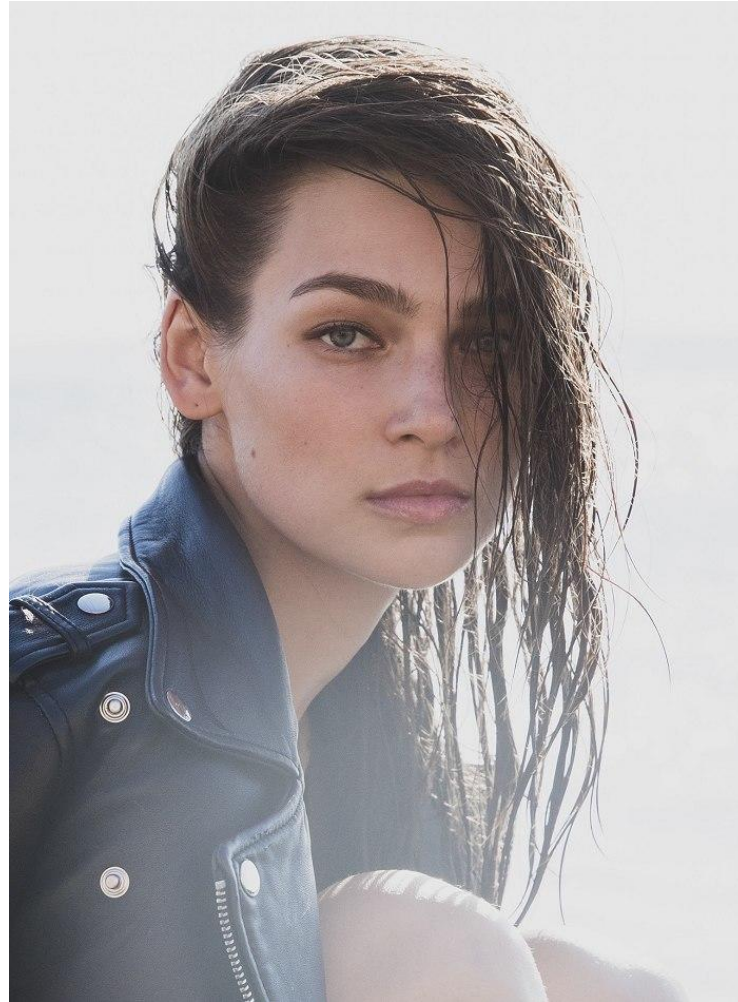

# KARIN

---

MODELS AGENCY

---

**Sophie Maxim**

Height : 5'9.5" / 176 cm | Bust : 33.5" / 85 cm | Waist : 23.5" / 60 cm | Hips : 35.5" / 90 cm | Shoe : 9.0 US / 6.5 UK | Hair Colour : Brown | Eyes : Blue

**KARIN**  
MODELS AGENCY