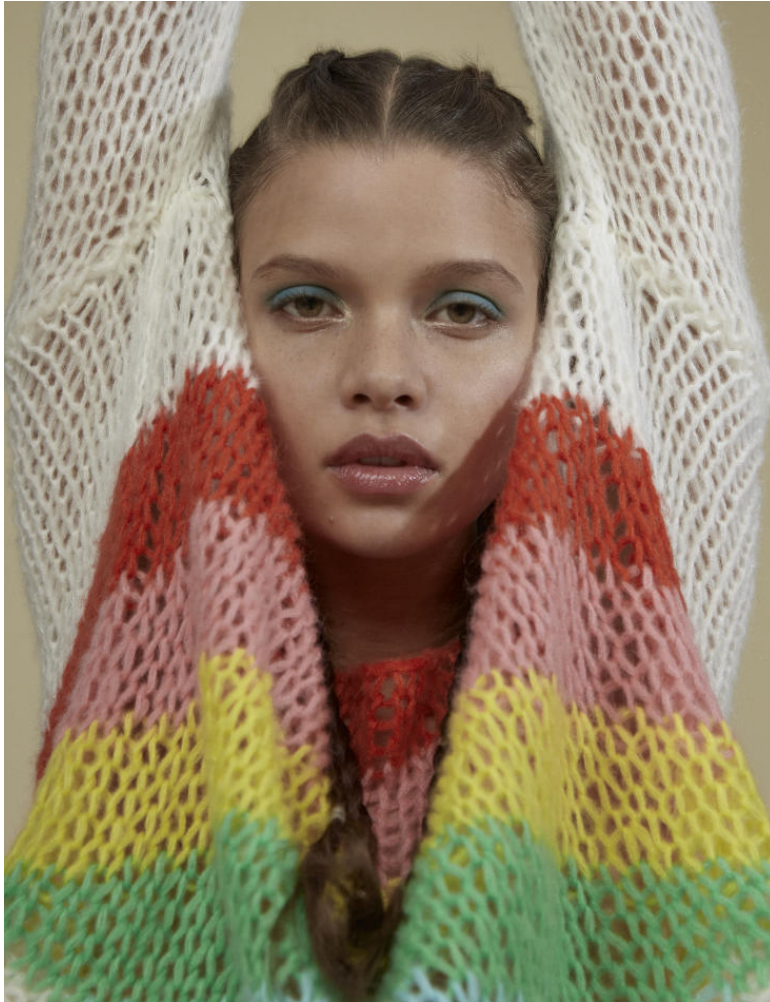


KARIN

MODELS AGENCY

Stella KLEIN

Height : 5'5" / 165 cm | Bust : 31.5" / 80 cm | Waist : 23.5" / 60 cm | Hips : 33.5" / 85 cm | Shoe : 6.5 US / 4.5 UK | Hair Colour : Brown | Eyes : Green

KARIN
MODELS AGENCY

Stella KLEIN

Height : 5'5" / 165 cm | Bust : 31.5" / 80 cm | Waist : 23.5" / 60 cm | Hips : 33.5" / 85 cm | Shoe : 6.5 US / 4.5 UK | Hair Colour : Brown | Eyes : Green

KARIN
MODELS AGENCY

Stella KLEIN

Height : 5'5" / 165 cm | Bust : 31.5" / 80 cm | Waist : 23.5" / 60 cm | Hips : 33.5" / 85 cm | Shoe : 6.5 US / 4.5 UK | Hair Colour : Brown | Eyes : Green