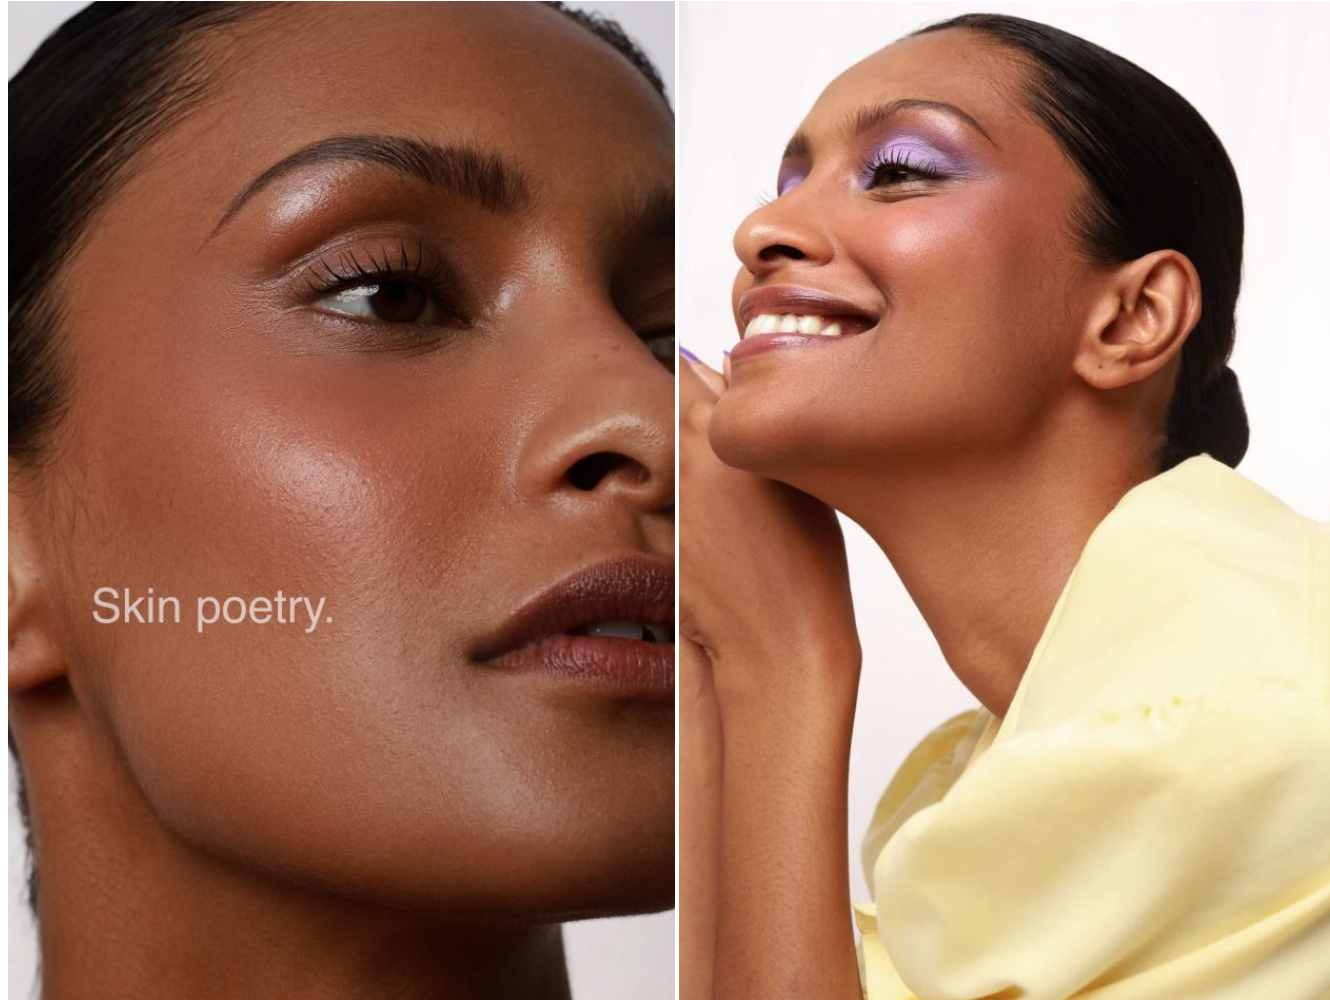

KARIN
MODELS AGENCY

Stephanie Ratugamage

Height : 5'8" / 173 cm | Bust : 33.5" / 85 cm | Waist : 25" / 64 cm | Hips : 35.5" / 90 cm | Shoe : 7.0 US / 5.0 UK | Hair Colour : Black | Eyes : Brown