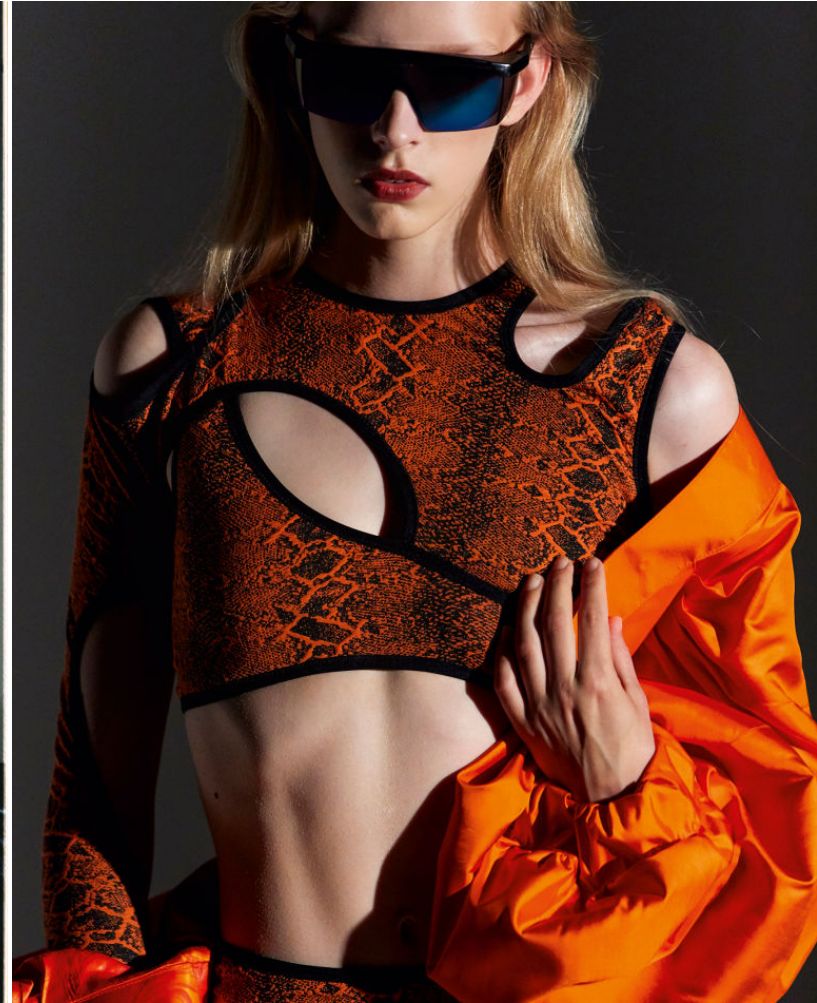

KARIN

MODELS AGENCY

Tereza Faltinova

Height : 5'11" / 180 cm | Bust : 31" / 79 cm | Waist : 23" / 59 cm | Hips : 37.5" / 95 cm | Shoe : 9.0 US / 6.5 UK | Hair Colour : Blonde | Eyes : Blue