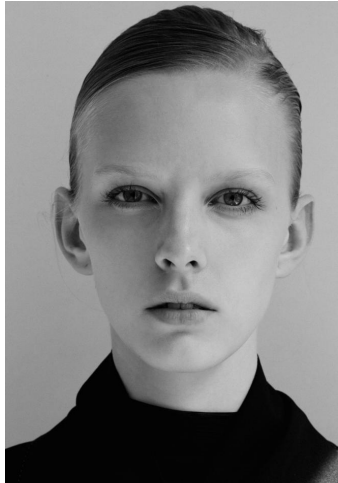

# KARIN

---

MODELS AGENCY

---

Tereza Faltinova

Height : 5'11" / 180 cm | Bust : 31" / 79 cm | Waist : 23" / 59 cm | Hips : 37.5" / 95 cm | Shoe : 9.0 US / 6.5 UK | Hair Colour : Blonde | Eyes : Blue

---

# KARIN

---

MODELS AGENCY

---

Tereza Faltinova

Height : 5'11" / 180 cm | Bust : 31" / 79 cm | Waist : 23" / 59 cm | Hips : 37.5" / 95 cm | Shoe : 9.0 US / 6.5 UK | Hair Colour : Blonde | Eyes : Blue

# KARIN

MODELS AGENCY

Tereza Faltinova

Height : 5'11" / 180 cm | Bust : 31" / 79 cm | Waist : 23" / 59 cm | Hips : 37.5" / 95 cm | Shoe : 9.0 US / 6.5 UK | Hair Colour : Blonde | Eyes : Blue

---