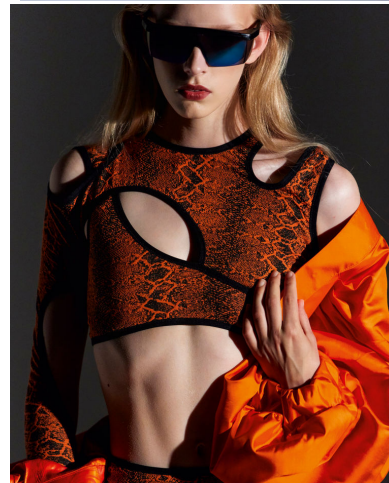

# KARIN

---

MODELS AGENCY

---

Tereza Faltinova

Height : 5'11" / 180 cm | Bust : 31" / 79 cm | Waist : 23" / 59 cm | Hips : 37.5" / 95 cm | Shoe : 9.0 US / 6.5 UK | Hair Colour : Blonde | Eyes : Blue

---

# KARIN

---

MODELS AGENCY

---

Tereza Faltinova

Height : 5'11" / 180 cm | Bust : 31" / 79 cm | Waist : 23" / 59 cm | Hips : 37.5" / 95 cm | Shoe : 9.0 US / 6.5 UK | Hair Colour : Blonde | Eyes : Blue

# KARIN

MODELS AGENCY

Tereza Faltinova

Height : 5'11" / 180 cm | Bust : 31" / 79 cm | Waist : 23" / 59 cm | Hips : 37.5" / 95 cm | Shoe : 9.0 US / 6.5 UK | Hair Colour : Blonde | Eyes : Blue

**KARIN**  
MODELS AGENCY