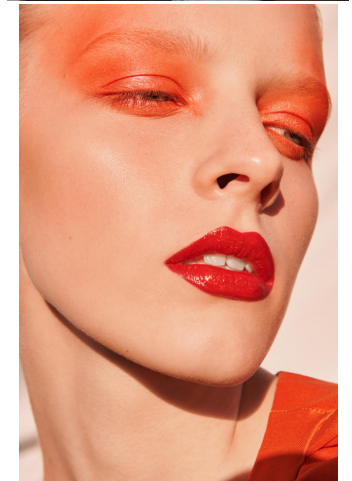

KARIN

MODELS AGENCY

Height : 5'11" / 180 cm | Bust : 31" / 79 cm | Waist : 23" / 59 cm | Hips : 37.5" / 95 cm | Shoe : 9.0 US / 6.5 UK | Hair Colour : Blonde | Eyes : Blue