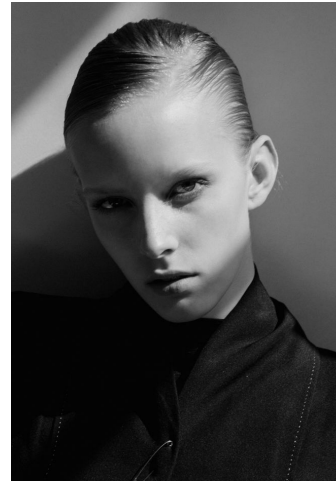

# KARIN

---

MODELS AGENCY

---

Tereza Faltinova

Height : 5'11" / 180 cm | Bust : 31" / 79 cm | Waist : 23" / 59 cm | Hips : 37.5" / 95 cm | Shoe : 9.0 US / 6.5 UK | Hair Colour : Blonde | Eyes : Blue

---

# KARIN

---

MODELS AGENCY

---

Tereza Faltinova

Height : 5'11" / 180 cm | Bust : 31" / 79 cm | Waist : 23" / 59 cm | Hips : 37.5" / 95 cm | Shoe : 9.0 US / 6.5 UK | Hair Colour : Blonde | Eyes : Blue