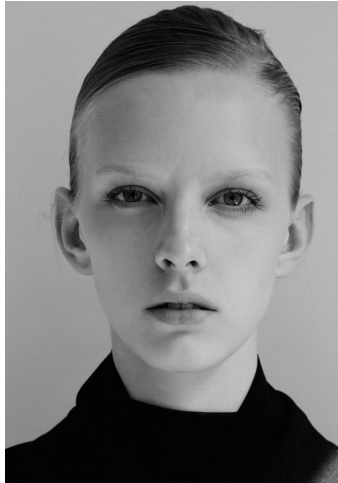

# KARIN

---

MODELS AGENCY

---

Tereza Faltinova

Height : 5'11" / 180 cm | Bust : 31" / 79 cm | Waist : 23" / 59 cm | Hips : 37.5" / 95 cm | Shoe : 9.0 US / 6.5 UK | Hair Colour : Blonde | Eyes : Blue

---

# KARIN

---

MODELS AGENCY

---

Tereza Faltinova

Height : 5'11" / 180 cm | Bust : 31" / 79 cm | Waist : 23" / 59 cm | Hips : 37.5" / 95 cm | Shoe : 9.0 US / 6.5 UK | Hair Colour : Blonde | Eyes : Blue

# KARIN

MODELS AGENCY

Tereza Faltinova

Height : 5'11" / 180 cm | Bust : 31" / 79 cm | Waist : 23" / 59 cm | Hips : 37.5" / 95 cm | Shoe : 9.0 US / 6.5 UK | Hair Colour : Blonde | Eyes : Blue

**KARIN**  
MODELS AGENCY