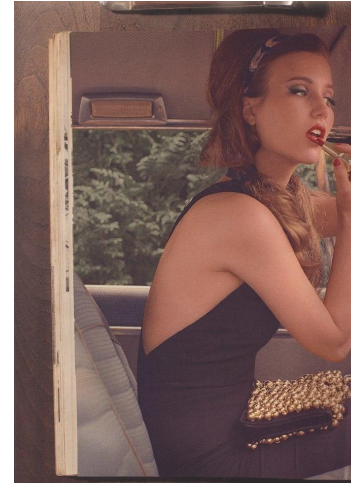


KARIN

MODELS AGENCY

Terry

Height : 5'9" / 175 cm | Bust : 34" / 86 cm | Waist : 23.5" / 60 cm | Hips : 36" / 92 cm | Shoe : 8.0 US / 6.0 UK | Hair Colour : Light Brown | Eyes : Blue

KARIN

MODELS AGENCY

Terry

Height : 5'9" / 175 cm | Bust : 34" / 86 cm | Waist : 23.5" / 60 cm | Hips : 36" / 92 cm | Shoe : 8.0 US / 6.0 UK | Hair Colour : Light Brown | Eyes : Blue

KARIN

MODELS AGENCY

Terry

Height : 5'9" / 175 cm | Bust : 34" / 86 cm | Waist : 23.5" / 60 cm | Hips : 36" / 92 cm | Shoe : 8.0 US / 6.0 UK | Hair Colour : Light Brown | Eyes : Blue