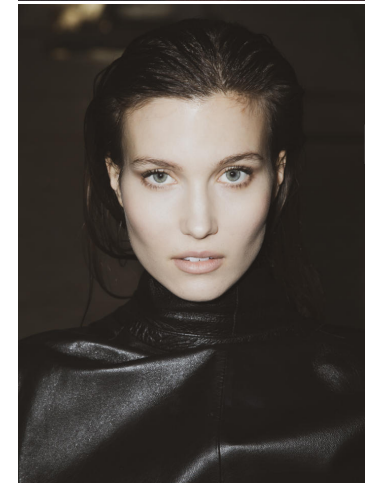


KARIN

MODELS AGENCY

Terry

Height : 5'9" / 175 cm | Bust : 34" / 86 cm | Waist : 23.5" / 60 cm | Hips : 36" / 92 cm | Shoe : 8.0 US / 6.0 UK | Hair Colour : Light Brown | Eyes : Blue

KARIN

MODELS AGENCY

Terry

Height : 5'9" / 175 cm | Bust : 34" / 86 cm | Waist : 23.5" / 60 cm | Hips : 36" / 92 cm | Shoe : 8.0 US / 6.0 UK | Hair Colour : Light Brown | Eyes : Blue

KARIN

MODELS AGENCY

Terry

Height : 5'9" / 175 cm | Bust : 34" / 86 cm | Waist : 23.5" / 60 cm | Hips : 36" / 92 cm | Shoe : 8.0 US / 6.0 UK | Hair Colour : Light Brown | Eyes : Blue