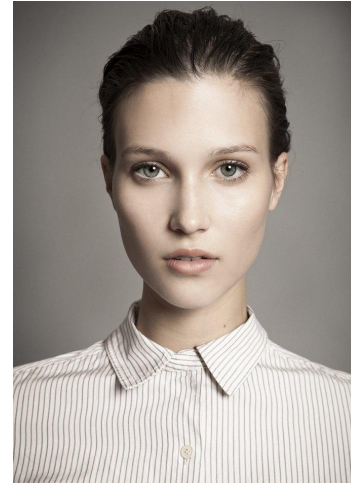


KARIN

MODELS AGENCY

Terry

Height : 5'9" / 175 cm | Bust : 34" / 86 cm | Waist : 23.5" / 60 cm | Hips : 36" / 92 cm | Shoe : 8.0 US / 6.0 UK | Hair Colour : Light Brown | Eyes : Blue

KARIN

MODELS AGENCY

Terry

Height : 5'9" / 175 cm | Bust : 34" / 86 cm | Waist : 23.5" / 60 cm | Hips : 36" / 92 cm | Shoe : 8.0 US / 6.0 UK | Hair Colour : Light Brown | Eyes : Blue

KARIN

MODELS AGENCY

Terry

Height : 5'9" / 175 cm | Bust : 34" / 86 cm | Waist : 23.5" / 60 cm | Hips : 36" / 92 cm | Shoe : 8.0 US / 6.0 UK | Hair Colour : Light Brown | Eyes : Blue