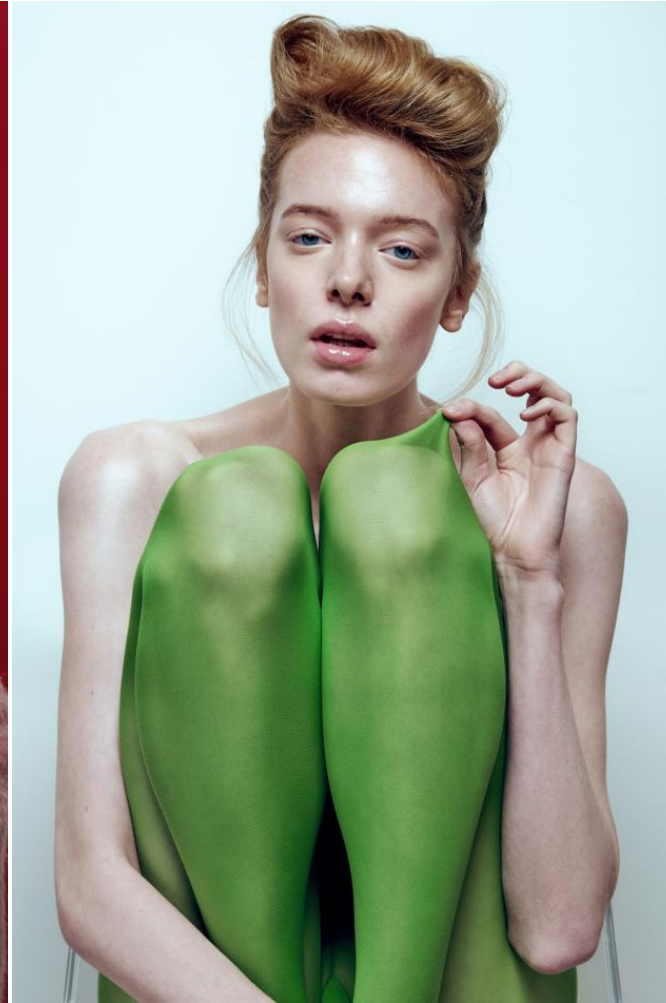

KARIN

MODELS AGENCY

Tess Blom

Height : 5'11.5" / 181 cm | Bust : 32.5" / 83 cm | Waist : 24.5" / 62 cm | Hips : 34.5" / 87 cm | Shoe : 11.0 US / 7.5 UK | Hair Colour : Red |