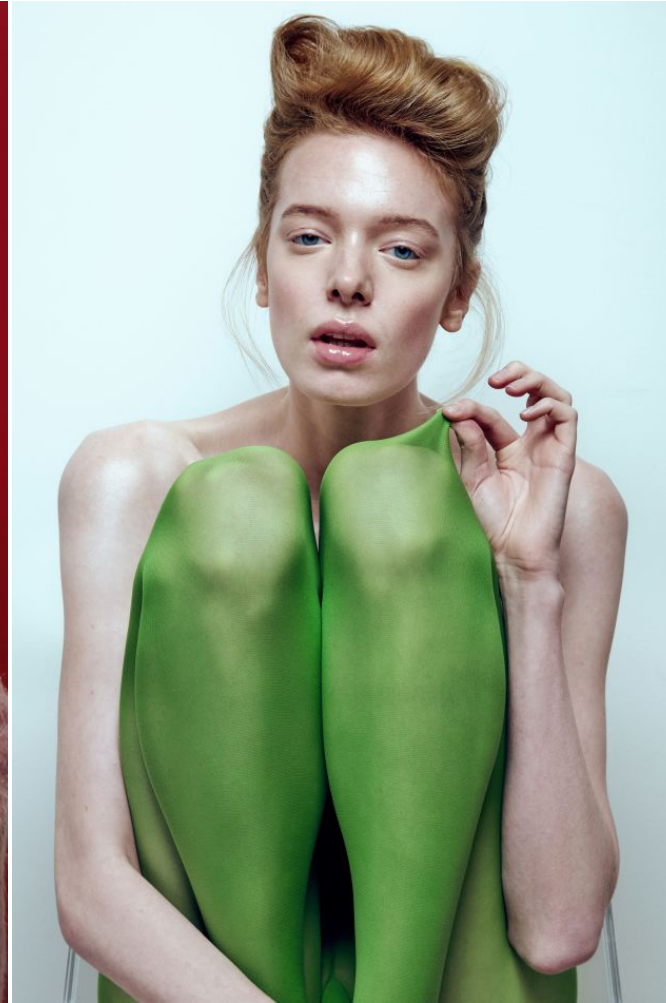

KARIN

MODELS AGENCY

Tess Blom

Height : 5'11.5" / 181 cm | Bust : 32.5" / 83 cm | Waist : 24.5" / 62 cm | Hips : 34.5" / 87 cm | Shoe : 11.0 US / 7.5 UK | Hair Colour : Red |