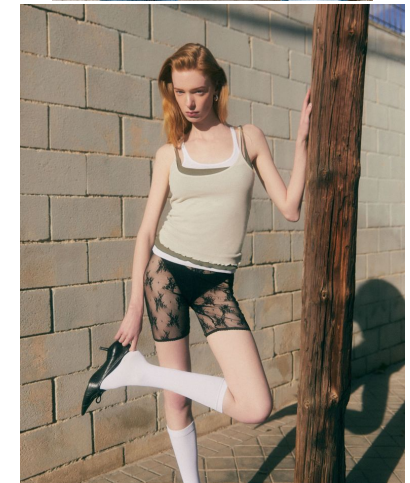

KARIN
MODELS AGENCY

Tess Blom

Height : 5'11.5" / 181 cm | Bust : 32.5" / 83 cm | Waist : 24.5" / 62 cm | Hips : 34.5" / 87 cm | Shoe : 11.0 US / 7.5 UK | Hair Colour : Red |