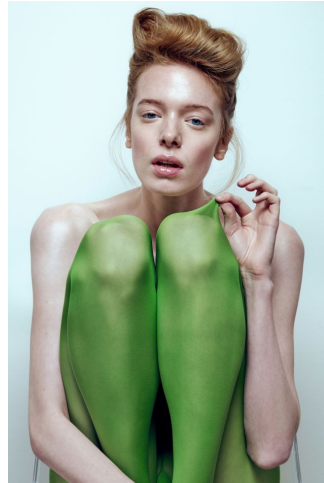


KARIN

MODELS AGENCY

Tess Blom

Height : 5'11.5" / 181 cm | Bust : 32.5" / 83 cm | Waist : 24.5" / 62 cm | Hips : 34.5" / 87 cm | Shoe : 11.0 US / 7.5 UK | Hair Colour : Red |

KARIN

MODELS AGENCY

Tess Blom

Height : 5'11.5" / 181 cm | Bust : 32.5" / 83 cm | Waist : 24.5" / 62 cm | Hips : 34.5" / 87 cm | Shoe : 11.0 US / 7.5 UK | Hair Colour : Red |