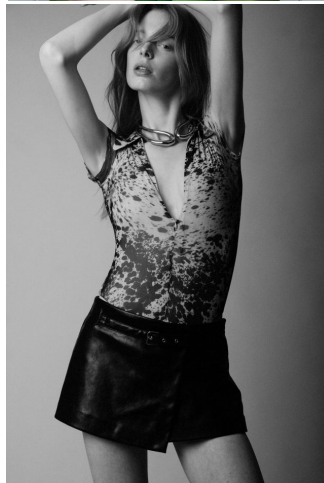

KARIN
MODELS AGENCY

Tess Blom

Height : 5'11.5" / 181 cm | Bust : 32.5" / 83 cm | Waist : 24.5" / 62 cm | Hips : 34.5" / 87 cm | Shoe : 11.0 US / 7.5 UK | Hair Colour : Red |