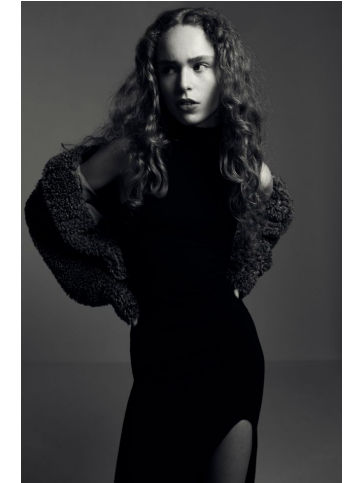

# KARIN

---

MODELS AGENCY

---

Tess Verheijen

Height : 5'11.5" / 181 cm | Bust : 29" / 74 cm | Waist : 23" / 59 cm | Hips : 34.5" / 88 cm | Shoe : 9.0 US / 6.5 UK | Hair Colour : Red | Eyes : Blue

**KARIN**  
MODELS AGENCY

Tess Verheijen

Height : 5'11.5" / 181 cm | Bust : 29" / 74 cm | Waist : 23" / 59 cm | Hips : 34.5" / 88 cm | Shoe : 9.0 US / 6.5 UK | Hair Colour : Red | Eyes : Blue

---