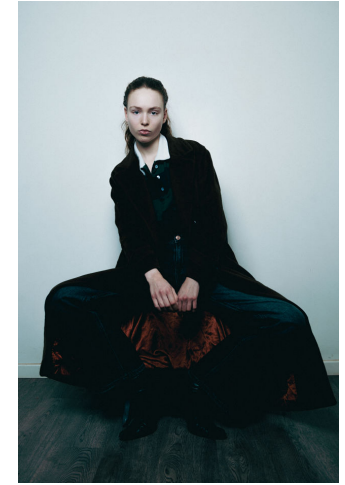

KARIN

MODELS AGENCY

Tess Verheijen

Height : 5'11.5" / 181 cm | Bust : 29" / 74 cm | Waist : 23" / 59 cm | Hips : 34.5" / 88 cm | Shoe : 9.0 US / 6.5 UK | Hair Colour : Red | Eyes : Blue