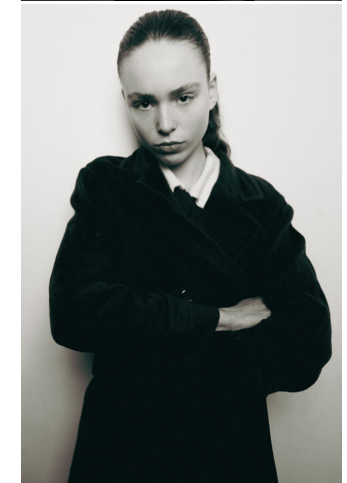

# KARIN

---

MODELS AGENCY

---

Tess Verheijen

Height : 5'11.5" / 181 cm | Bust : 29" / 74 cm | Waist : 23" / 59 cm | Hips : 34.5" / 88 cm | Shoe : 9.0 US / 6.5 UK | Hair Colour : Red | Eyes : Blue

**KARIN**  
MODELS AGENCY

Tess Verheijen

Height : 5'11.5" / 181 cm | Bust : 29" / 74 cm | Waist : 23" / 59 cm | Hips : 34.5" / 88 cm | Shoe : 9.0 US / 6.5 UK | Hair Colour : Red | Eyes : Blue

---