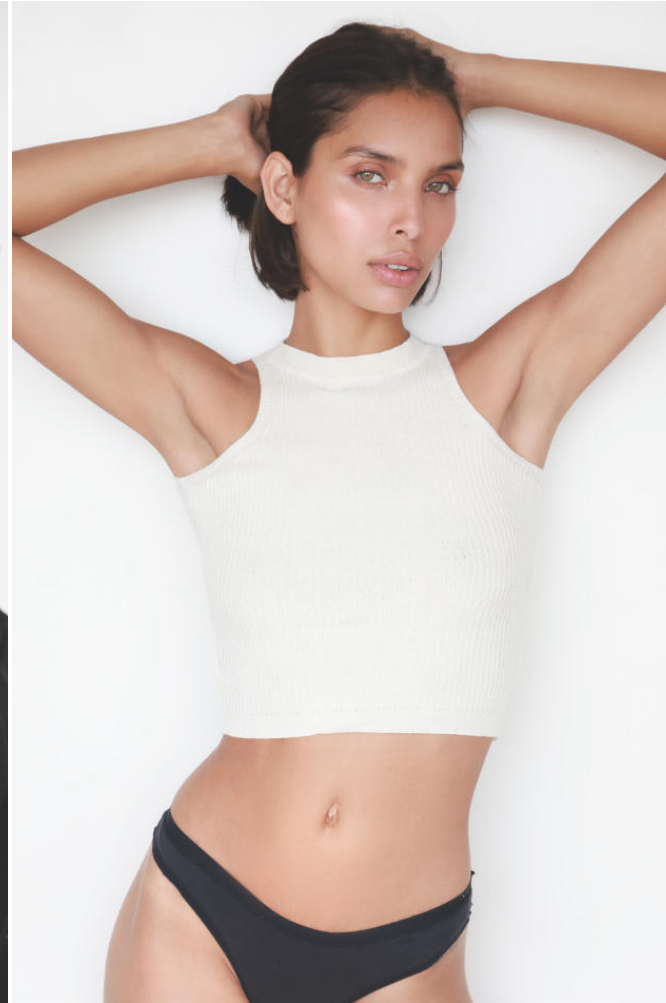

# KARIN

---

MODELS AGENCY

---

Thais MARTINS

Height : 5'7.5" / 172 cm | Bust : 29" / 74 cm | Waist : 23" / 58 cm | Hips : 33.5" / 85 cm | Shoe : 6.0 US / 4.0 UK | Hair Colour : Brown | Eyes : Green

**KARIN**  
MODELS AGENCY