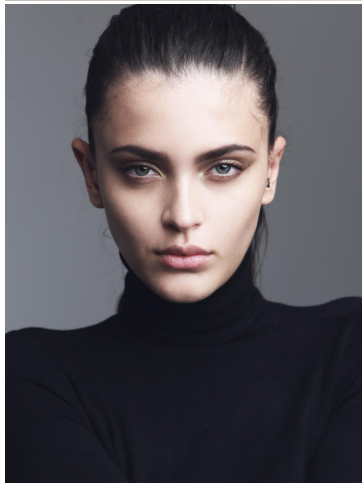


KARIN

MODELS AGENCY

Thais OLIVEIRA

Height : 5'10" / 178 cm | Bust : 34" / 86 cm | Waist : 23.5" / 60 cm | Hips : 35" / 89 cm | Shoe : 8.0 US / 6.0 UK | Hair Colour : Brown | Eyes : Blue

KARIN

MODELS AGENCY

Thais OLIVEIRA

Height : 5'10" / 178 cm | Bust : 34" / 86 cm | Waist : 23.5" / 60 cm | Hips : 35" / 89 cm | Shoe : 8.0 US / 6.0 UK | Hair Colour : Brown | Eyes : Blue

KARIN

MODELS AGENCY

Thais OLIVEIRA

Height : 5'10" / 178 cm | Bust : 34" / 86 cm | Waist : 23.5" / 60 cm | Hips : 35" / 89 cm | Shoe : 8.0 US / 6.0 UK | Hair Colour : Brown | Eyes : Blue