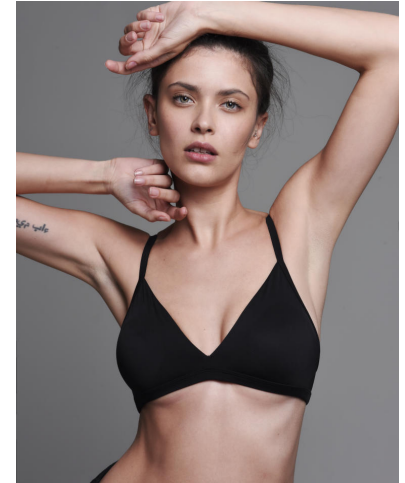

KARIN
MODELS AGENCY

Thais OLIVEIRA

Height : 5'10" / 178 cm | Bust : 34" / 86 cm | Waist : 23.5" / 60 cm | Hips : 35" / 89 cm | Shoe : 8.0 US / 6.0 UK | Hair Colour : Brown | Eyes : Blue