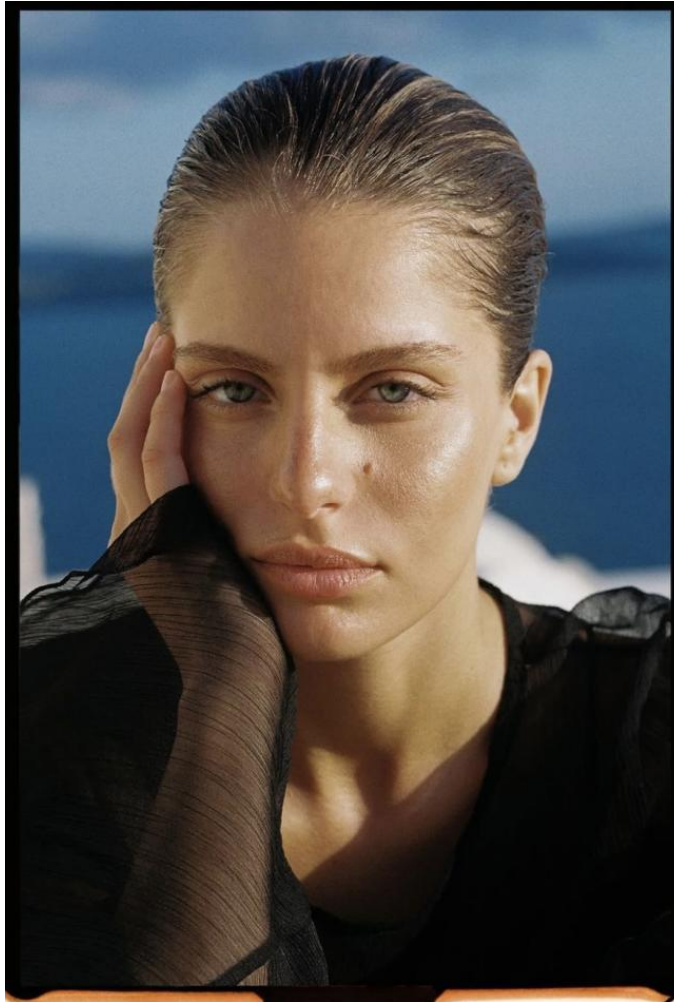

KARIN

MODELS AGENCY

Theopisti Pourliotopoulou

Height : 5'4" / 163 cm | Bust : 30" / 76 cm | Waist : 23" / 59 cm | Hips : 35" / 89 cm | Shoe : 7.0 US / 5.0 UK | Hair Colour : Brown | Eyes : Blue

KARIN

MODELS AGENCY

Theopisti Pourliotopoulou

Height : 5'4" / 163 cm | Bust : 30" / 76 cm | Waist : 23" / 59 cm | Hips : 35" / 89 cm | Shoe : 7.0 US / 5.0 UK | Hair Colour : Brown | Eyes : Blue

KARIN
MODELS AGENCY

Theopisti Pourliotopoulou