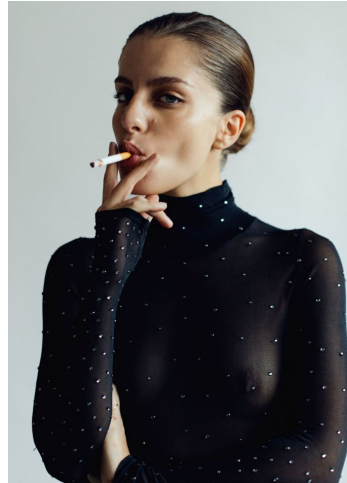


KARIN

MODELS AGENCY

Theopisti Pourliotopoulou

Height : 5'4" / 163 cm | Bust : 30" / 76 cm | Waist : 23" / 59 cm | Hips : 35" / 89 cm | Shoe : 7.0 US / 5.0 UK | Hair Colour : Brown | Eyes : Blue

KARIN
MODELS AGENCY

Theopisti Pourliotopoulou

Height : 5'4" / 163 cm | Bust : 30" / 76 cm | Waist : 23" / 59 cm | Hips : 35" / 89 cm | Shoe : 7.0 US / 5.0 UK | Hair Colour : Brown | Eyes : Blue

KARIN

MODELS AGENCY

Theopisti Pourliotopoulou