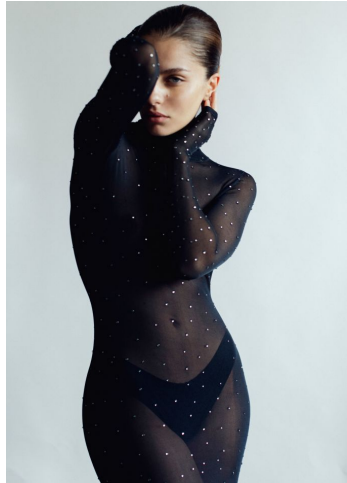


KARIN

MODELS AGENCY

Theopisti Pourliotopoulou

Height : 5'4" / 163 cm | Bust : 30" / 76 cm | Waist : 23" / 59 cm | Hips : 35" / 89 cm | Shoe : 7.0 US / 5.0 UK | Hair Colour : Brown | Eyes : Blue

KARIN
MODELS AGENCY

Theopisti Pourliotopoulou

Height : 5'4" / 163 cm | Bust : 30" / 76 cm | Waist : 23" / 59 cm | Hips : 35" / 89 cm | Shoe : 7.0 US / 5.0 UK | Hair Colour : Brown | Eyes : Blue

KARIN

MODELS AGENCY

Theopisti Pourliotopoulou