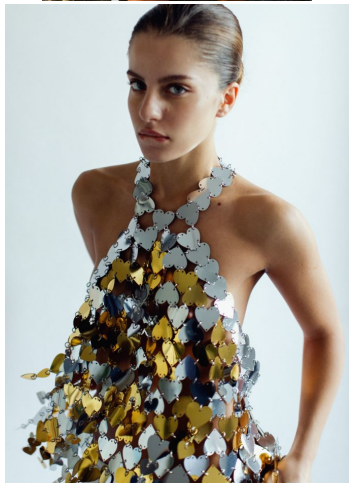


KARIN

MODELS AGENCY

Theopisti Pourliotopoulou

Height : 5'4" / 163 cm | Bust : 30" / 76 cm | Waist : 23" / 59 cm | Hips : 35" / 89 cm | Shoe : 7.0 US / 5.0 UK | Hair Colour : Brown | Eyes : Blue

KARIN
MODELS AGENCY

Theopisti Pourliotopoulou

Height : 5'4" / 163 cm | Bust : 30" / 76 cm | Waist : 23" / 59 cm | Hips : 35" / 89 cm | Shoe : 7.0 US / 5.0 UK | Hair Colour : Brown | Eyes : Blue

KARIN

MODELS AGENCY

Theopisti Pourliotopoulou