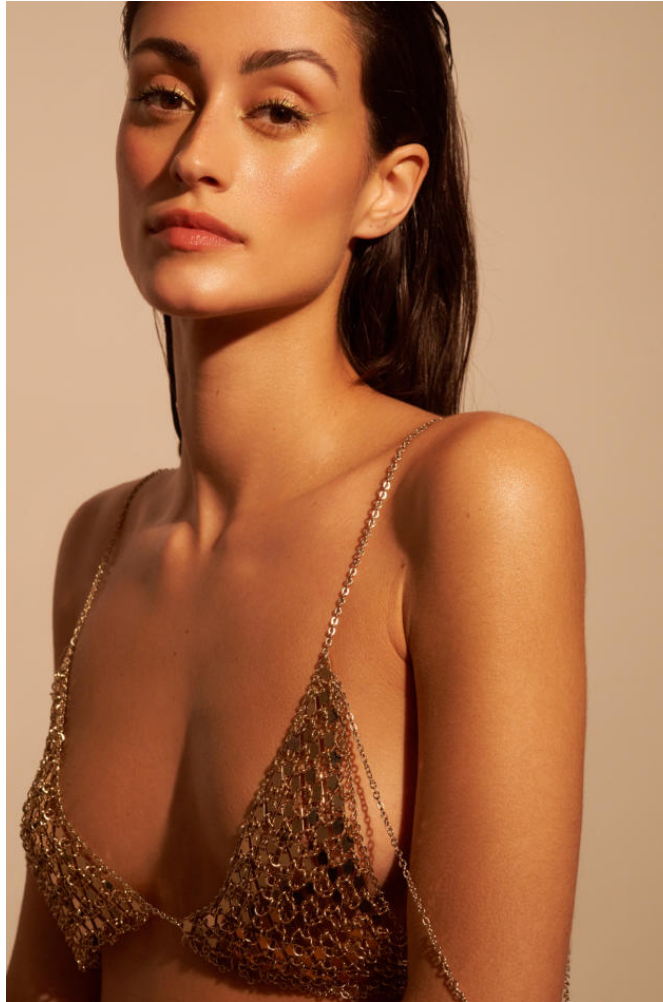

KARIN

MODELS AGENCY

Therese Raibaud

Height : 5'10" / 178 cm | Bust : 32.5" / 83 cm | Waist : 25" / 64 cm | Hips : 35.5" / 90 cm | Shoe : 9.0 US / 6.5 UK | Hair Colour : Brown | Eyes : Brown

KARIN

MODELS AGENCY

Therese Raibaud

Height : 5'10" / 178 cm | Bust : 32.5" / 83 cm | Waist : 25" / 64 cm | Hips : 35.5" / 90 cm | Shoe : 9.0 US / 6.5 UK | Hair Colour : Brown | Eyes : Brown

KARIN
MODELS AGENCY

Therese Raibaud

Height : 5'10" / 178 cm | Bust : 32.5" / 83 cm | Waist : 25" / 64 cm | Hips : 35.5" / 90 cm | Shoe : 9.0 US / 6.5 UK | Hair Colour : Brown | Eyes : Brown

KARIN

MODELS AGENCY

Therese Raibaud

Height : 5'10" / 178 cm | Bust : 32.5" / 83 cm | Waist : 25" / 64 cm | Hips : 35.5" / 90 cm | Shoe : 9.0 US / 6.5 UK | Hair Colour : Brown | Eyes : Brown