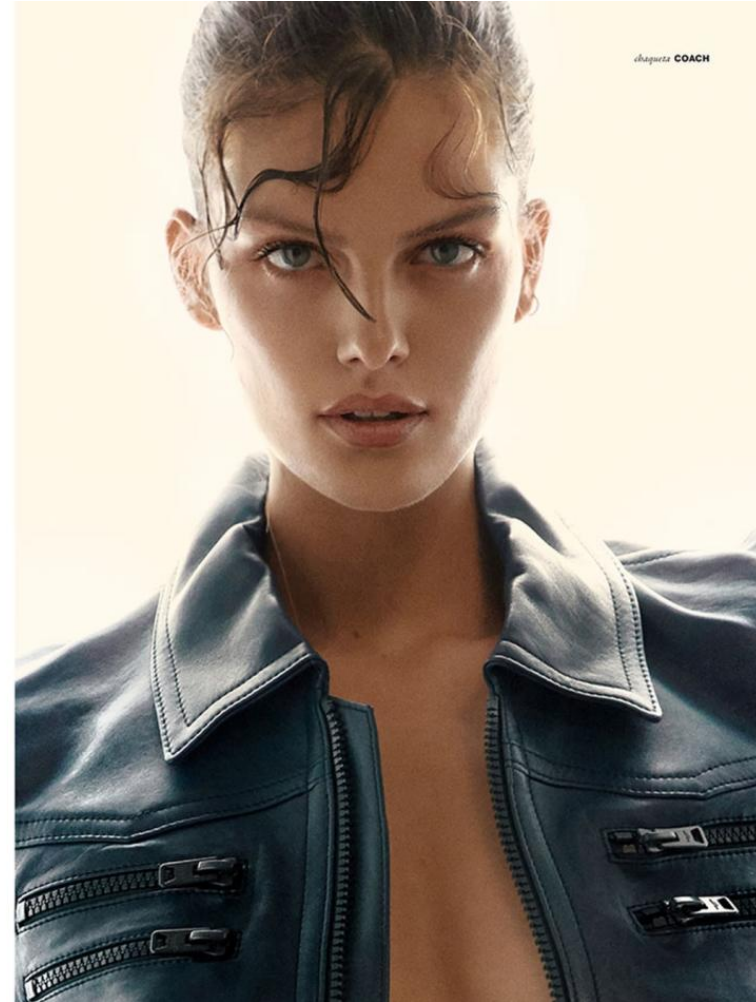

chageta: COACH

VANESSA FUCHS

Height : 5'11" / 180 cm | Bust : 33.5" / 85 cm | Waist : 25" / 63 cm | Hips : 36" / 91 cm | Shoe : 10.0 US / 7.0 UK | Hair Colour : Brown | Eyes : Green