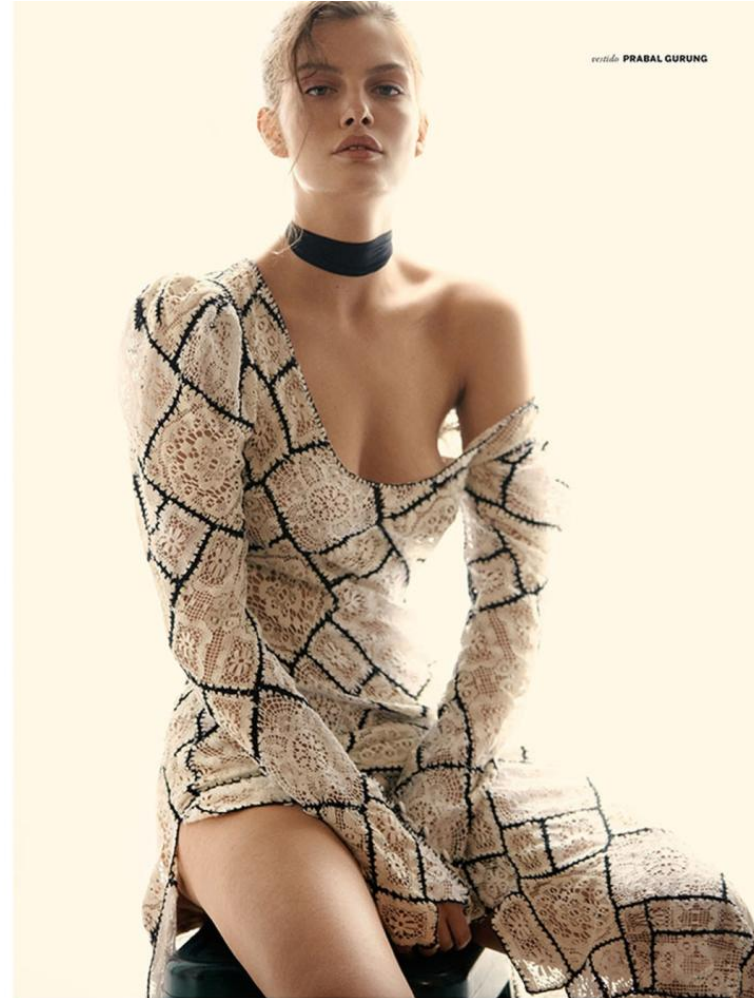


KARIN

MODELS AGENCY

VANESSA FUCHS

Height : 5'11" / 180 cm | Bust : 33.5" / 85 cm | Waist : 25" / 63 cm | Hips : 36" / 91 cm | Shoe : 10.0 US / 7.0 UK | Hair Colour : Brown | Eyes : Green

KARIN

MODELS AGENCY

VANESSA FUCHS

Height : 5'11" / 180 cm | Bust : 33.5" / 85 cm | Waist : 25" / 63 cm | Hips : 36" / 91 cm | Shoe : 10.0 US / 7.0 UK | Hair Colour : Brown | Eyes : Green

KARIN

MODELS AGENCY

total look HERMÈS

vestido PRABAL GURUNG

VANESSA FUCHS

Height : 5'11" / 180 cm | Bust : 33.5" / 85 cm | Waist : 25" / 63 cm | Hips : 36" / 91 cm | Shoe : 10.0 US / 7.0 UK | Hair Colour : Brown | Eyes : Green

KARIN

MODELS AGENCY