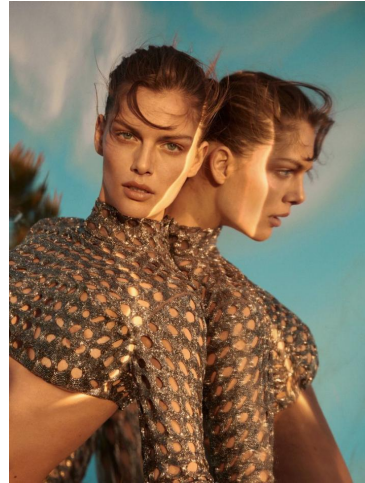


KARIN

MODELS AGENCY

VANESSA FUCHS

Height : 5'11" / 180 cm | Bust : 33.5" / 85 cm | Waist : 25" / 63 cm | Hips : 36" / 91 cm | Shoe : 10.0 US / 7.0 UK | Hair Colour : Brown | Eyes : Green

KARIN

MODELS AGENCY

VANESSA FUCHS

Height : 5'11" / 180 cm | Bust : 33.5" / 85 cm | Waist : 25" / 63 cm | Hips : 36" / 91 cm | Shoe : 10.0 US / 7.0 UK | Hair Colour : Brown | Eyes : Green

KARIN

MODELS AGENCY

VANESSA FUCHS

Height : 5'11" / 180 cm | Bust : 33.5" / 85 cm | Waist : 25" / 63 cm | Hips : 36" / 91 cm | Shoe : 10.0 US / 7.0 UK | Hair Colour : Brown | Eyes : Green

KARIN
MODELS AGENCY

VANESSA FUCHS

Height : 5'11" / 180 cm | Bust : 33.5" / 85 cm | Waist : 25" / 63 cm | Hips : 36" / 91 cm | Shoe : 10.0 US / 7.0 UK | Hair Colour : Brown | Eyes : Green