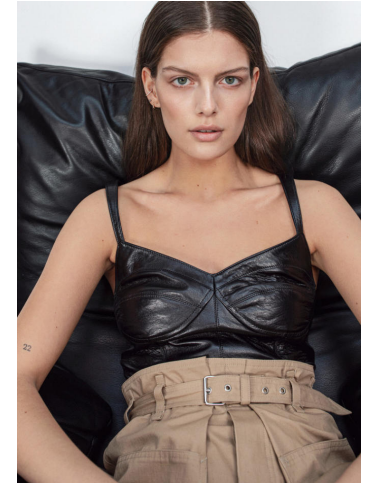


KARIN

MODELS AGENCY

VANESSA FUCHS

Height : 5'11" / 180 cm | Bust : 33.5" / 85 cm | Waist : 25" / 63 cm | Hips : 36" / 91 cm | Shoe : 10.0 US / 7.0 UK | Hair Colour : Brown | Eyes : Green

KARIN

MODELS AGENCY

VANESSA FUCHS

Height : 5'11" / 180 cm | Bust : 33.5" / 85 cm | Waist : 25" / 63 cm | Hips : 36" / 91 cm | Shoe : 10.0 US / 7.0 UK | Hair Colour : Brown | Eyes : Green

KARIN

MODELS AGENCY

VANESSA FUCHS

Height : 5'11" / 180 cm | Bust : 33.5" / 85 cm | Waist : 25" / 63 cm | Hips : 36" / 91 cm | Shoe : 10.0 US / 7.0 UK | Hair Colour : Brown | Eyes : Green

KARIN
MODELS AGENCY

VANESSA FUCHS

Height : 5'11" / 180 cm | Bust : 33.5" / 85 cm | Waist : 25" / 63 cm | Hips : 36" / 91 cm | Shoe : 10.0 US / 7.0 UK | Hair Colour : Brown | Eyes : Green