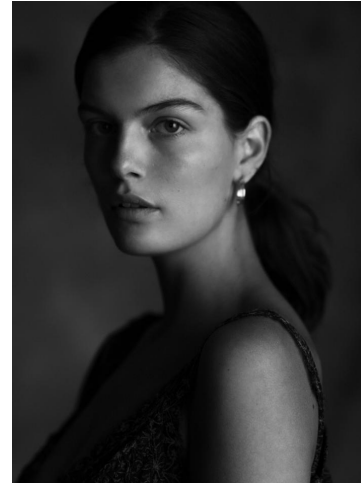


KARIN

MODELS AGENCY

VANESSA FUCHS

Height : 5'11" / 180 cm | Bust : 33.5" / 85 cm | Waist : 25" / 63 cm | Hips : 36" / 91 cm | Shoe : 10.0 US / 7.0 UK | Hair Colour : Brown | Eyes : Green

KARIN

MODELS AGENCY

VANESSA FUCHS

Height : 5'11" / 180 cm | Bust : 33.5" / 85 cm | Waist : 25" / 63 cm | Hips : 36" / 91 cm | Shoe : 10.0 US / 7.0 UK | Hair Colour : Brown | Eyes : Green

KARIN

MODELS AGENCY

VANESSA FUCHS

Height : 5'11" / 180 cm | Bust : 33.5" / 85 cm | Waist : 25" / 63 cm | Hips : 36" / 91 cm | Shoe : 10.0 US / 7.0 UK | Hair Colour : Brown | Eyes : Green

KARIN
MODELS AGENCY

VANESSA FUCHS

Height : 5'11" / 180 cm | Bust : 33.5" / 85 cm | Waist : 25" / 63 cm | Hips : 36" / 91 cm | Shoe : 10.0 US / 7.0 UK | Hair Colour : Brown | Eyes : Green