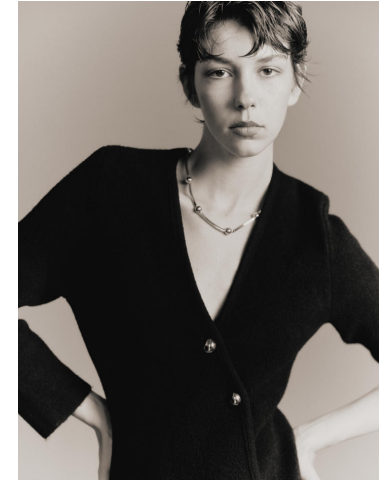


KARIN

MODELS AGENCY

Victoria Fuchs

Height : 5'9.5" / 177 cm | Bust : 31.5" / 80 cm | Waist : 23.5" / 60 cm | Hips : 34.5" / 88 cm | Shoe : 9.0 US / 6.5 UK | Hair Colour : Brown | Eyes : Brown

KARIN
MODELS AGENCY

Victoria Fuchs

Height : 5'9.5" / 177 cm | Bust : 31.5" / 80 cm | Waist : 23.5" / 60 cm | Hips : 34.5" / 88 cm | Shoe : 9.0 US / 6.5 UK | Hair Colour : Brown | Eyes : Brown

KARIN
MODELS AGENCY

Victoria Fuchs

Height : 5'9.5" / 177 cm | Bust : 31.5" / 80 cm | Waist : 23.5" / 60 cm | Hips : 34.5" / 88 cm | Shoe : 9.0 US / 6.5 UK | Hair Colour : Brown | Eyes : Brown

KARIN

MODELS AGENCY

Victoria Fuchs

Height : 5'9.5" / 177 cm | Bust : 31.5" / 80 cm | Waist : 23.5" / 60 cm | Hips : 34.5" / 88 cm | Shoe : 9.0 US / 6.5 UK | Hair Colour : Brown | Eyes : Brown