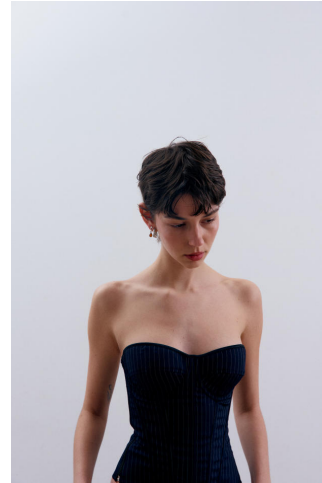


KARIN

MODELS AGENCY

Victoria Fuchs

Height : 5'9.5" / 177 cm | Bust : 31.5" / 80 cm | Waist : 23.5" / 60 cm | Hips : 34.5" / 88 cm | Shoe : 9.0 US / 6.5 UK | Hair Colour : Brown | Eyes : Brown

KARIN
MODELS AGENCY

Victoria Fuchs

Height : 5'9.5" / 177 cm | Bust : 31.5" / 80 cm | Waist : 23.5" / 60 cm | Hips : 34.5" / 88 cm | Shoe : 9.0 US / 6.5 UK | Hair Colour : Brown | Eyes : Brown

KARIN
MODELS AGENCY

Victoria Fuchs

Height : 5'9.5" / 177 cm | Bust : 31.5" / 80 cm | Waist : 23.5" / 60 cm | Hips : 34.5" / 88 cm | Shoe : 9.0 US / 6.5 UK | Hair Colour : Brown | Eyes : Brown

KARIN

MODELS AGENCY

Victoria Fuchs

Height : 5'9.5" / 177 cm | Bust : 31.5" / 80 cm | Waist : 23.5" / 60 cm | Hips : 34.5" / 88 cm | Shoe : 9.0 US / 6.5 UK | Hair Colour : Brown | Eyes : Brown