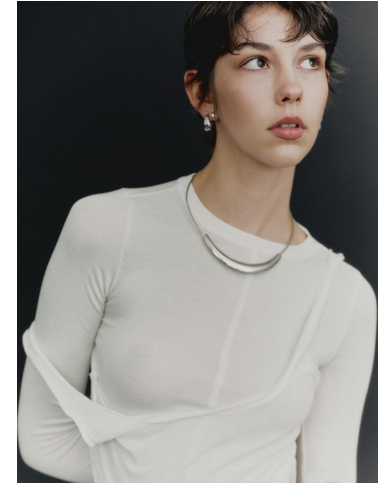


KARIN

MODELS AGENCY

Victoria Fuchs

Height : 5'9.5" / 177 cm | Bust : 31.5" / 80 cm | Waist : 23.5" / 60 cm | Hips : 34.5" / 88 cm | Shoe : 9.0 US / 6.5 UK | Hair Colour : Brown | Eyes : Brown

KARIN
MODELS AGENCY

Victoria Fuchs

Height : 5'9.5" / 177 cm | Bust : 31.5" / 80 cm | Waist : 23.5" / 60 cm | Hips : 34.5" / 88 cm | Shoe : 9.0 US / 6.5 UK | Hair Colour : Brown | Eyes : Brown

KARIN
MODELS AGENCY

Victoria Fuchs

Height : 5'9.5" / 177 cm | Bust : 31.5" / 80 cm | Waist : 23.5" / 60 cm | Hips : 34.5" / 88 cm | Shoe : 9.0 US / 6.5 UK | Hair Colour : Brown | Eyes : Brown

KARIN

MODELS AGENCY

Victoria Fuchs

Height : 5'9.5" / 177 cm | Bust : 31.5" / 80 cm | Waist : 23.5" / 60 cm | Hips : 34.5" / 88 cm | Shoe : 9.0 US / 6.5 UK | Hair Colour : Brown | Eyes : Brown