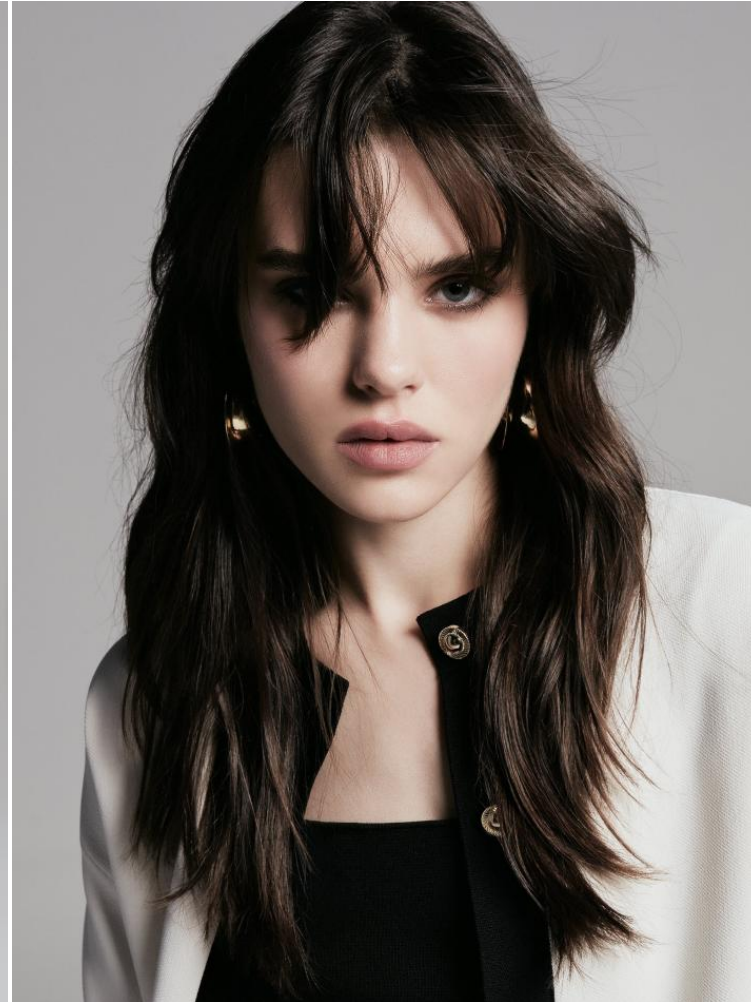

KARIN

MODELS AGENCY

Vika KLONINA

Height : 5'9.5" / 176 cm | Bust : 32.5" / 82 cm | Waist : 23.5" / 60 cm | Hips : 35" / 89 cm | Shoe : 9.0 US / 6.5 UK | Hair Colour : Brown | Eyes : Blue