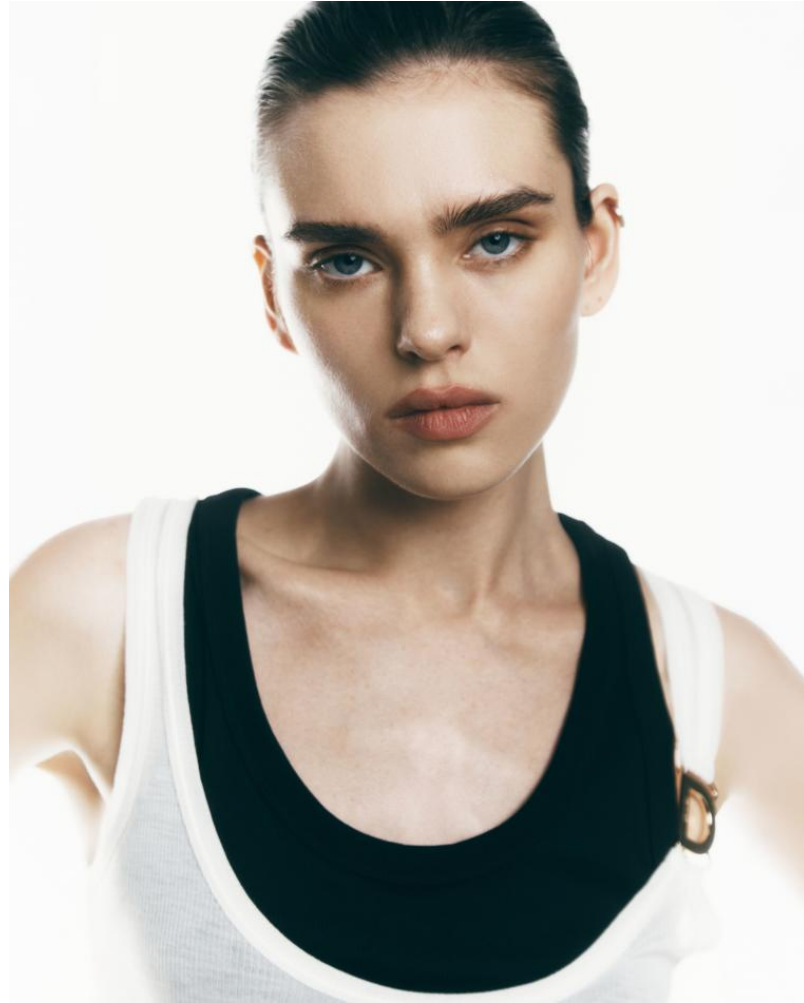

# KARIN

---

MODELS AGENCY

---

Vika KLONINA

Height : 5'9.5" / 176 cm | Bust : 32.5" / 82 cm | Waist : 23.5" / 60 cm | Hips : 35" / 89 cm | Shoe : 9.0 US / 6.5 UK | Hair Colour : Brown | Eyes : Blue

---