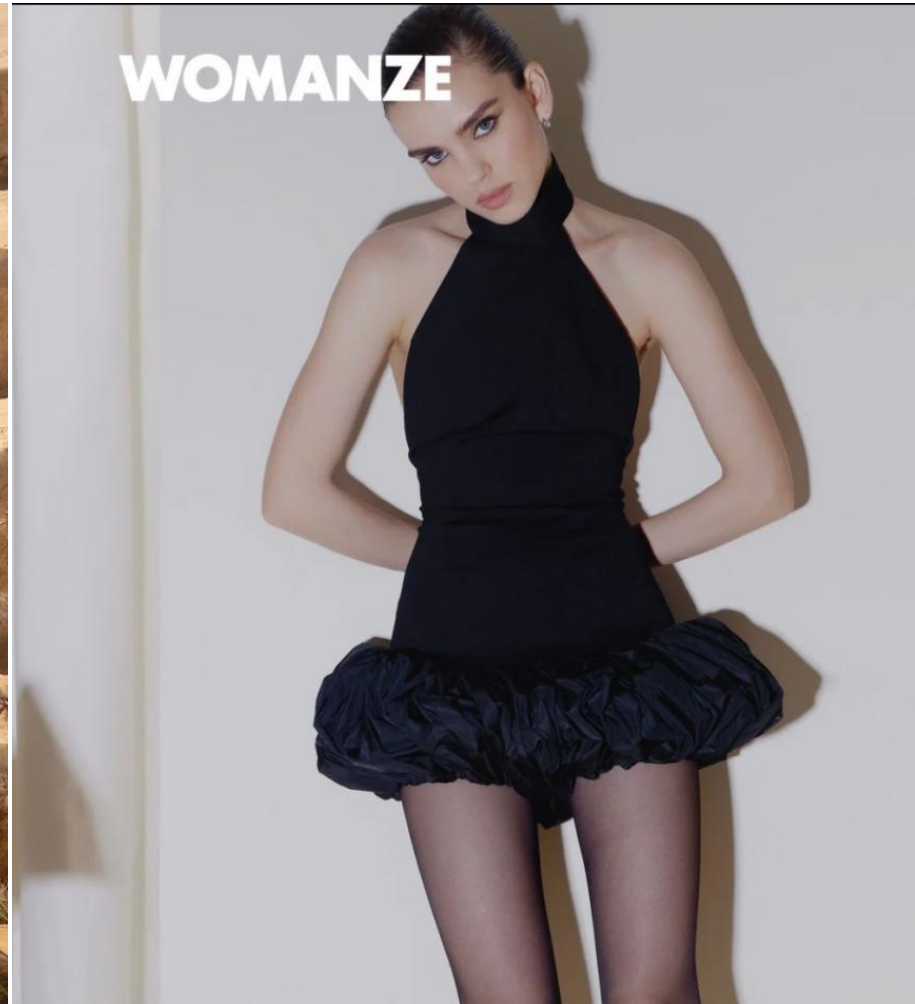

# KARIN

---

MODELS AGENCY

---

Vika KLONINA

Height : 5'9.5" / 176 cm | Bust : 32.5" / 82 cm | Waist : 23.5" / 60 cm | Hips : 35" / 89 cm | Shoe : 9.0 US / 6.5 UK | Hair Colour : Brown | Eyes : Blue

**KARIN**  
MODELS AGENCY