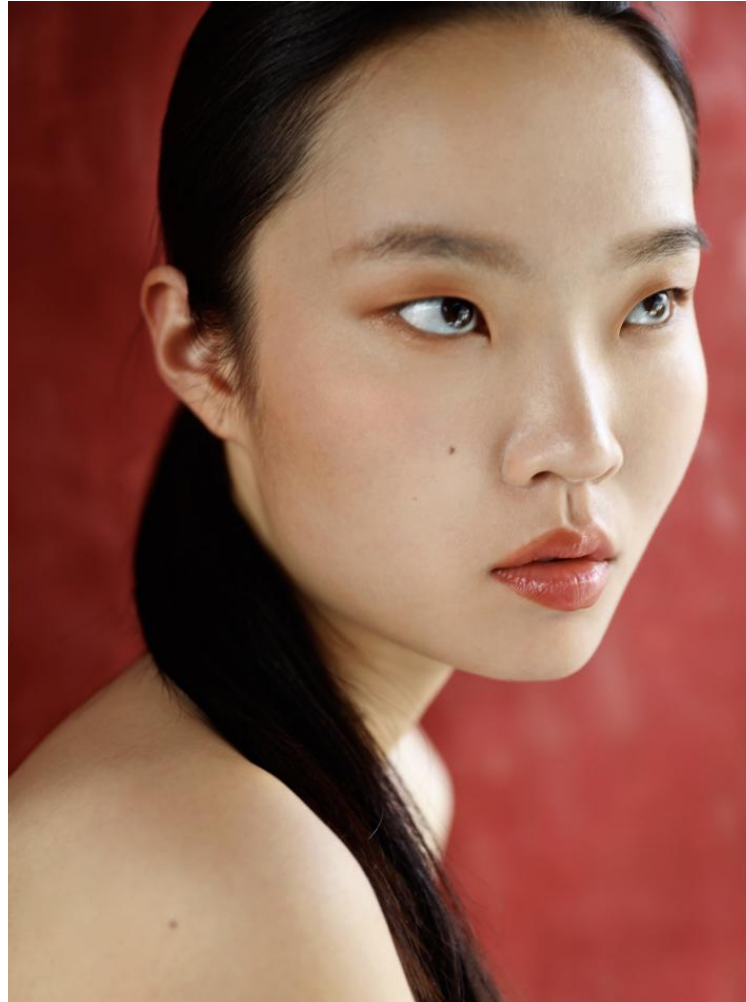

KARIN

MODELS AGENCY

Xingwen HE

Height : 5'10" / 178 cm | Bust : 30.5" / 78 cm | Waist : 26.5" / 67 cm | Hips : 37.5" / 95 cm | Shoe : 7.0 US / 5.0 UK | Hair Colour : Black | Eyes : Black

KARIN

MODELS AGENCY

Xingwen HE

Height : 5'10" / 178 cm | Bust : 30.5" / 78 cm | Waist : 26.5" / 67 cm | Hips : 37.5" / 95 cm | Shoe : 7.0 US / 5.0 UK | Hair Colour : Black | Eyes : Black

KARIN
MODELS AGENCY

Xingwen HE

Height : 5'10" / 178 cm | Bust : 30.5" / 78 cm | Waist : 26.5" / 67 cm | Hips : 37.5" / 95 cm | Shoe : 7.0 US / 5.0 UK | Hair Colour : Black | Eyes : Black