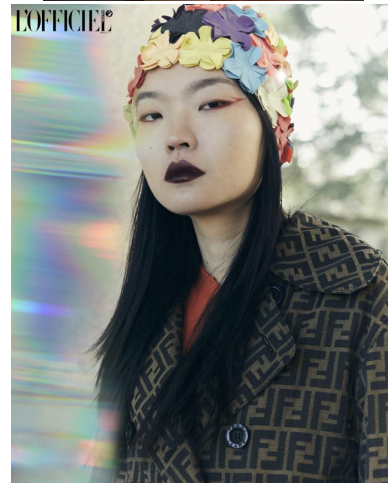

# KARIN

MODELS AGENCY

Xingwen HE

Height : 5'10" / 178 cm | Bust : 30.5" / 78 cm | Waist : 26.5" / 67 cm | Hips : 37.5" / 95 cm | Shoe : 7.0 US / 5.0 UK | Hair Colour : Black | Eyes : Black

**KARIN**  
MODELS AGENCY