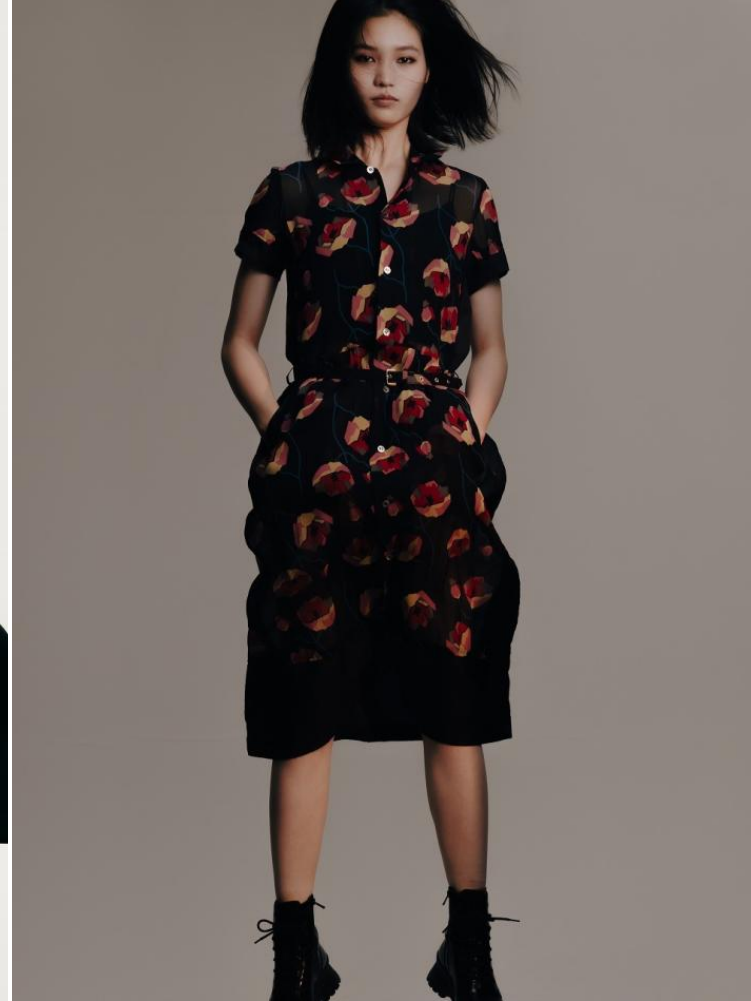

# KARIN

---

MODELS AGENCY

---

Yoshito HINAKO

Height : 5'10" / 178 cm | Waist : 23.5" / 60 cm | Hips : 34.5" / 88 cm | Shoe : 8.0 US / 6.0 UK | Hair Colour : Black | Eyes : Brown

**KARIN**  
MODELS AGENCY

Yoshito HINAKO