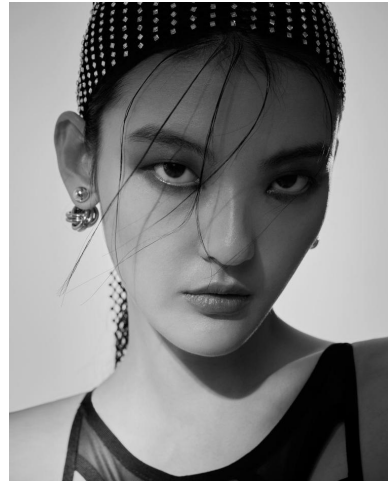


KARIN

MODELS AGENCY

Yurim BAE

Height : 5'11" / 180 cm | Bust : 30.5" / 77 cm | Waist : 23.5" / 60 cm | Hips : 34.5" / 88 cm | Shoe : 8.0 US / 6.0 UK | Hair Colour : Dark Brown | Eyes : Black

KARIN

MODELS AGENCY

Yurim BAE

Height : 5'11" / 180 cm | Bust : 30.5" / 77 cm | Waist : 23.5" / 60 cm | Hips : 34.5" / 88 cm | Shoe : 8.0 US / 6.0 UK | Hair Colour : Dark Brown | Eyes : Black

KARIN

MODELS AGENCY

Yurim BAE

Height : 5'11" / 180 cm | Bust : 30.5" / 77 cm | Waist : 23.5" / 60 cm | Hips : 34.5" / 88 cm | Shoe : 8.0 US / 6.0 UK | Hair Colour : Dark Brown | Eyes : Black