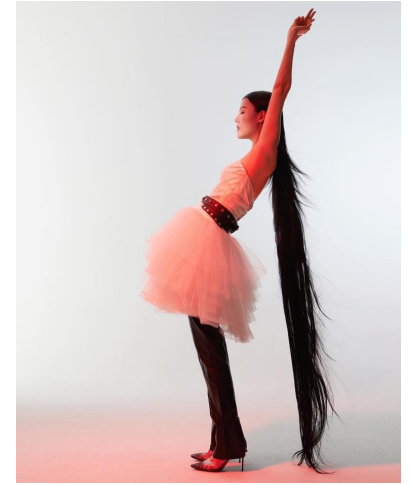


KARIN

MODELS AGENCY

Yurim BAE

Height : 5'11" / 180 cm | Bust : 30.5" / 77 cm | Waist : 23.5" / 60 cm | Hips : 34.5" / 88 cm | Shoe : 8.0 US / 6.0 UK | Hair Colour : Dark Brown | Eyes : Black

KARIN

MODELS AGENCY

Yurim BAE

Height : 5'11" / 180 cm | Bust : 30.5" / 77 cm | Waist : 23.5" / 60 cm | Hips : 34.5" / 88 cm | Shoe : 8.0 US / 6.0 UK | Hair Colour : Dark Brown | Eyes : Black

KARIN

MODELS AGENCY

Yurim BAE

Height : 5'11" / 180 cm | Bust : 30.5" / 77 cm | Waist : 23.5" / 60 cm | Hips : 34.5" / 88 cm | Shoe : 8.0 US / 6.0 UK | Hair Colour : Dark Brown | Eyes : Black