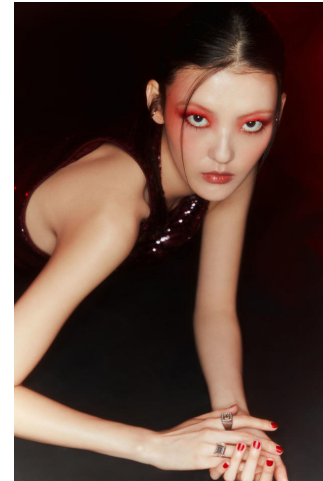


KARIN

MODELS AGENCY

Yurim BAE

Height : 5'11" / 180 cm | Bust : 30.5" / 77 cm | Waist : 23.5" / 60 cm | Hips : 34.5" / 88 cm | Shoe : 8.0 US / 6.0 UK | Hair Colour : Dark Brown | Eyes : Black

KARIN

MODELS AGENCY

Yurim BAE

Height : 5'11" / 180 cm | Bust : 30.5" / 77 cm | Waist : 23.5" / 60 cm | Hips : 34.5" / 88 cm | Shoe : 8.0 US / 6.0 UK | Hair Colour : Dark Brown | Eyes : Black

KARIN

MODELS AGENCY

Yurim BAE

Height : 5'11" / 180 cm | Bust : 30.5" / 77 cm | Waist : 23.5" / 60 cm | Hips : 34.5" / 88 cm | Shoe : 8.0 US / 6.0 UK | Hair Colour : Dark Brown | Eyes : Black