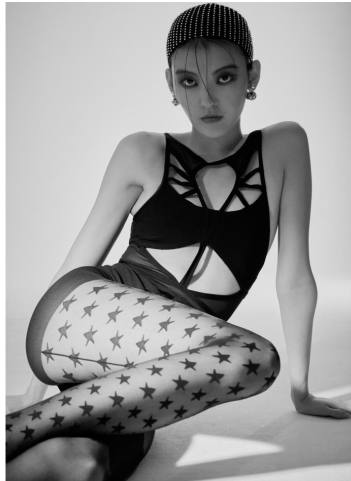


KARIN

MODELS AGENCY

Yurim BAE

Height : 5'11" / 180 cm | Bust : 30.5" / 77 cm | Waist : 23.5" / 60 cm | Hips : 34.5" / 88 cm | Shoe : 8.0 US / 6.0 UK | Hair Colour : Dark Brown | Eyes : Black

KARIN

MODELS AGENCY

Yurim BAE

Height : 5'11" / 180 cm | Bust : 30.5" / 77 cm | Waist : 23.5" / 60 cm | Hips : 34.5" / 88 cm | Shoe : 8.0 US / 6.0 UK | Hair Colour : Dark Brown | Eyes : Black

KARIN

MODELS AGENCY

Yurim BAE

Height : 5'11" / 180 cm | Bust : 30.5" / 77 cm | Waist : 23.5" / 60 cm | Hips : 34.5" / 88 cm | Shoe : 8.0 US / 6.0 UK | Hair Colour : Dark Brown | Eyes : Black