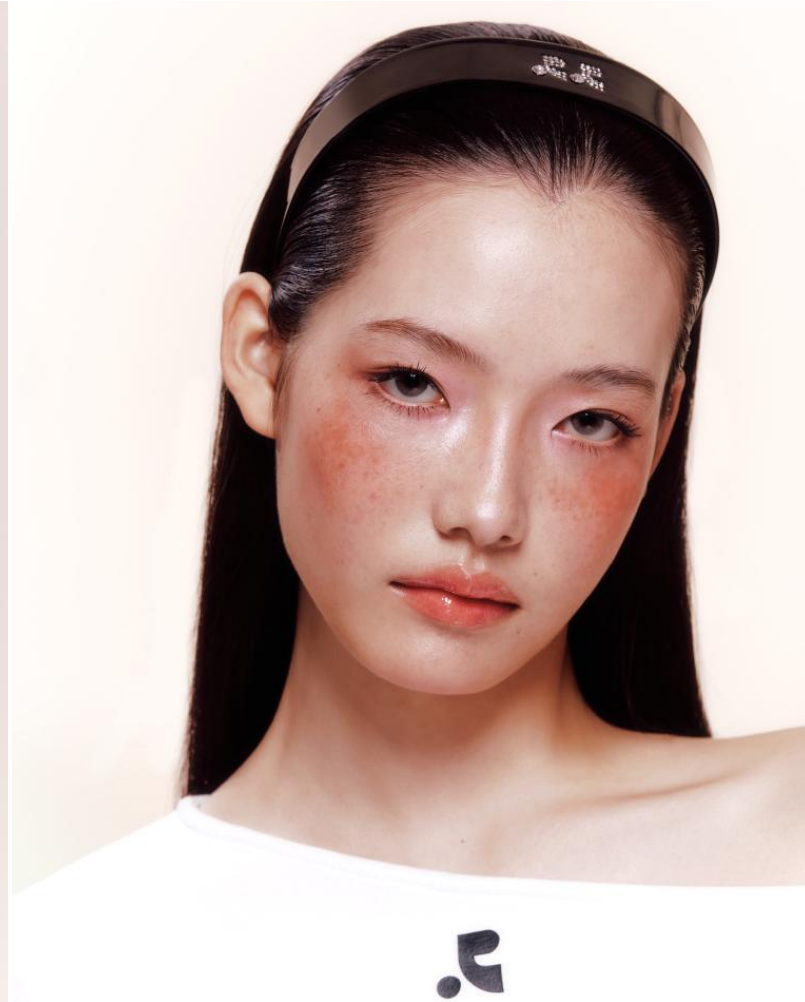


KARIN

MODELS AGENCY

Yutong Xiao

Height : 5'9" / 175 cm | Bust : 33" / 84 cm | Waist : 25" / 63 cm | Hips : 35" / 89 cm | Shoe : 7.0 US / 5.0 UK | Hair Colour : Black | Eyes : Brown

KARIN

MODELS AGENCY

Yutong Xiao

Height : 5'9" / 175 cm | Bust : 33" / 84 cm | Waist : 25" / 63 cm | Hips : 35" / 89 cm | Shoe : 7.0 US / 5.0 UK | Hair Colour : Black | Eyes : Brown

KARIN
MODELS AGENCY

Yutong Xiao

Height : 5'9" / 175 cm | Bust : 33" / 84 cm | Waist : 25" / 63 cm | Hips : 35" / 89 cm | Shoe : 7.0 US / 5.0 UK | Hair Colour : Black | Eyes : Brown