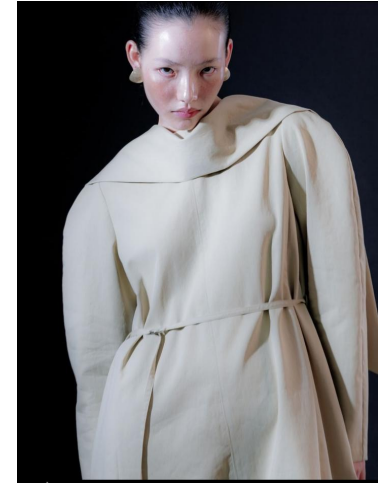


KARIN

MODELS AGENCY

Yutong Xiao

Height : 5'9" / 175 cm | Bust : 33" / 84 cm | Waist : 25" / 63 cm | Hips : 35" / 89 cm | Shoe : 7.0 US / 5.0 UK | Hair Colour : Black | Eyes : Brown

KARIN

MODELS AGENCY

Yutong Xiao

Height : 5'9" / 175 cm | Bust : 33" / 84 cm | Waist : 25" / 63 cm | Hips : 35" / 89 cm | Shoe : 7.0 US / 5.0 UK | Hair Colour : Black | Eyes : Brown

KARIN
MODELS AGENCY

Yutong Xiao

Height : 5'9" / 175 cm | Bust : 33" / 84 cm | Waist : 25" / 63 cm | Hips : 35" / 89 cm | Shoe : 7.0 US / 5.0 UK | Hair Colour : Black | Eyes : Brown

Height : 5'9" / 175 cm | Bust : 33" / 84 cm | Waist : 25" / 63 cm | Hips : 35" / 89 cm | Shoe : 7.0 US / 5.0 UK | Hair Colour : Black | Eyes : Brown