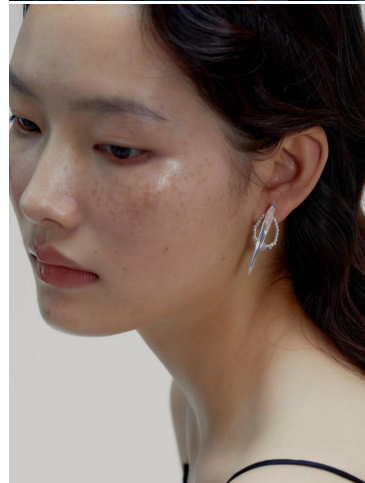


KARIN

MODELS AGENCY

Yutong Xiao

Height : 5'9" / 175 cm | Bust : 33" / 84 cm | Waist : 25" / 63 cm | Hips : 35" / 89 cm | Shoe : 7.0 US / 5.0 UK | Hair Colour : Black | Eyes : Brown

KARIN

MODELS AGENCY

Yutong Xiao

Height : 5'9" / 175 cm | Bust : 33" / 84 cm | Waist : 25" / 63 cm | Hips : 35" / 89 cm | Shoe : 7.0 US / 5.0 UK | Hair Colour : Black | Eyes : Brown

KARIN
MODELS AGENCY

Yutong Xiao

Height : 5'9" / 175 cm | Bust : 33" / 84 cm | Waist : 25" / 63 cm | Hips : 35" / 89 cm | Shoe : 7.0 US / 5.0 UK | Hair Colour : Black | Eyes : Brown

Height : 5'9" / 175 cm | Bust : 33" / 84 cm | Waist : 25" / 63 cm | Hips : 35" / 89 cm | Shoe : 7.0 US / 5.0 UK | Hair Colour : Black | Eyes : Brown