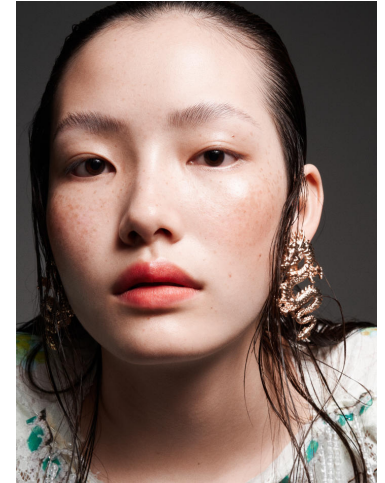


KARIN

MODELS AGENCY

Yutong Xiao

Height : 5'9" / 175 cm | Bust : 33" / 84 cm | Waist : 25" / 63 cm | Hips : 35" / 89 cm | Shoe : 7.0 US / 5.0 UK | Hair Colour : Black | Eyes : Brown

KARIN

MODELS AGENCY

Yutong Xiao

Height : 5'9" / 175 cm | Bust : 33" / 84 cm | Waist : 25" / 63 cm | Hips : 35" / 89 cm | Shoe : 7.0 US / 5.0 UK | Hair Colour : Black | Eyes : Brown

KARIN
MODELS AGENCY

Yutong Xiao

Height : 5'9" / 175 cm | Bust : 33" / 84 cm | Waist : 25" / 63 cm | Hips : 35" / 89 cm | Shoe : 7.0 US / 5.0 UK | Hair Colour : Black | Eyes : Brown