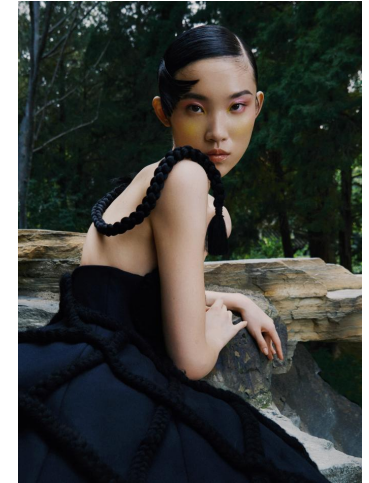


KARIN

MODELS AGENCY

Zhao

Height : 5'10" / 178 cm | Bust : 31.5" / 80 cm | Waist : 23.5" / 60 cm | Hips : 35" / 89 cm | Shoe : 8.5 US / 6.0 UK | Hair Colour : Black | Eyes : Brown

KARIN
MODELS AGENCY

Zhao

Height : 5'10" / 178 cm | Bust : 31.5" / 80 cm | Waist : 23.5" / 60 cm | Hips : 35" / 89 cm | Shoe : 8.5 US / 6.0 UK | Hair Colour : Black | Eyes : Brown