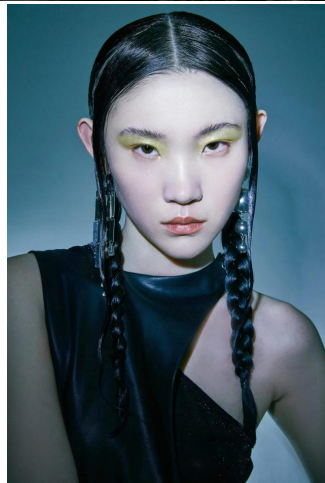


KARIN

MODELS AGENCY

Zhao

Height : 5'10" / 178 cm | Bust : 31.5" / 80 cm | Waist : 23.5" / 60 cm | Hips : 35" / 89 cm | Shoe : 8.5 US / 6.0 UK | Hair Colour : Black | Eyes : Brown

KARIN
MODELS AGENCY

Zhao

Height : 5'10" / 178 cm | Bust : 31.5" / 80 cm | Waist : 23.5" / 60 cm | Hips : 35" / 89 cm | Shoe : 8.5 US / 6.0 UK | Hair Colour : Black | Eyes : Brown