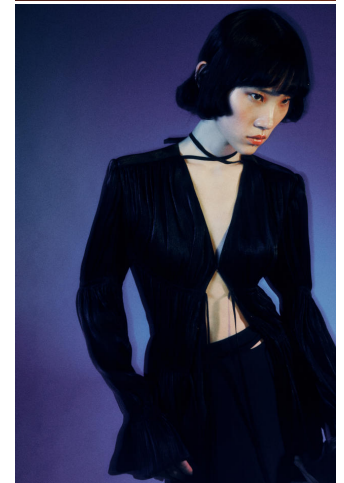


KARIN

MODELS AGENCY

Zhao

Height : 5'10" / 178 cm | Bust : 31.5" / 80 cm | Waist : 23.5" / 60 cm | Hips : 35" / 89 cm | Shoe : 8.5 US / 6.0 UK | Hair Colour : Black | Eyes : Brown

KARIN
MODELS AGENCY

Zhao

Height : 5'10" / 178 cm | Bust : 31.5" / 80 cm | Waist : 23.5" / 60 cm | Hips : 35" / 89 cm | Shoe : 8.5 US / 6.0 UK | Hair Colour : Black | Eyes : Brown