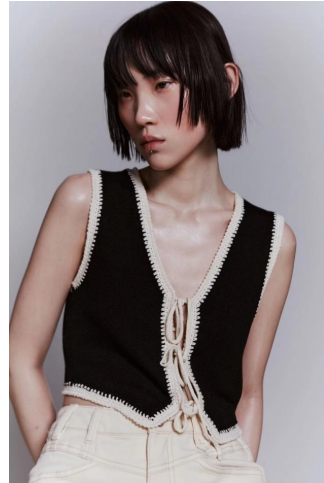


KARIN

MODELS AGENCY

Zhao

Height : 5'10" / 178 cm | Bust : 31.5" / 80 cm | Waist : 23.5" / 60 cm | Hips : 35" / 89 cm | Shoe : 8.5 US / 6.0 UK | Hair Colour : Black | Eyes : Brown

KARIN
MODELS AGENCY

Zhao

Height : 5'10" / 178 cm | Bust : 31.5" / 80 cm | Waist : 23.5" / 60 cm | Hips : 35" / 89 cm | Shoe : 8.5 US / 6.0 UK | Hair Colour : Black | Eyes : Brown