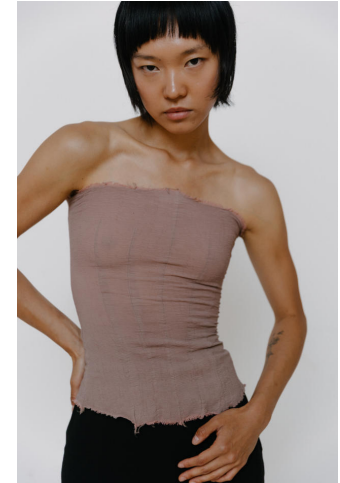


KARIN

MODELS AGENCY

Zihan LIU

Height : 5'10" / 178 cm | Bust : 32.5" / 82 cm | Waist : 24.5" / 62 cm | Hips : 34.5" / 88 cm | Shoe : 8.0 US / 6.0 UK | Hair Colour : Black | Eyes : Brown

KARIN
MODELS AGENCY

Zihan LIU

Height : 5'10" / 178 cm | Bust : 32.5" / 82 cm | Waist : 24.5" / 62 cm | Hips : 34.5" / 88 cm | Shoe : 8.0 US / 6.0 UK | Hair Colour : Black | Eyes : Brown

KARIN

MODELS AGENCY

Zihan LIU

Height : 5'10" / 178 cm | Bust : 32.5" / 82 cm | Waist : 24.5" / 62 cm | Hips : 34.5" / 88 cm | Shoe : 8.0 US / 6.0 UK | Hair Colour : Black | Eyes : Brown