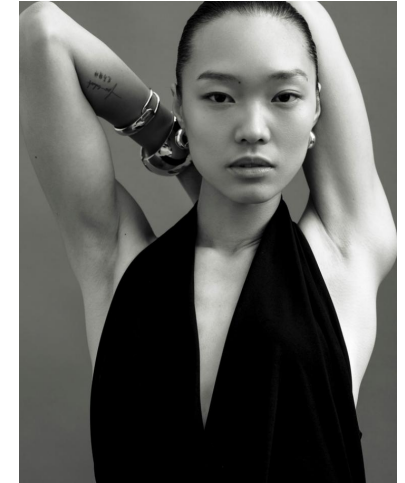


KARIN

MODELS AGENCY

Zihan LIU

Height : 5'10" / 178 cm | Bust : 32.5" / 82 cm | Waist : 24.5" / 62 cm | Hips : 34.5" / 88 cm | Shoe : 8.0 US / 6.0 UK | Hair Colour : Black | Eyes : Brown

KARIN
MODELS AGENCY

Zihan LIU

Height : 5'10" / 178 cm | Bust : 32.5" / 82 cm | Waist : 24.5" / 62 cm | Hips : 34.5" / 88 cm | Shoe : 8.0 US / 6.0 UK | Hair Colour : Black | Eyes : Brown

KARIN

MODELS AGENCY

Zihan LIU

Height : 5'10" / 178 cm | Bust : 32.5" / 82 cm | Waist : 24.5" / 62 cm | Hips : 34.5" / 88 cm | Shoe : 8.0 US / 6.0 UK | Hair Colour : Black | Eyes : Brown