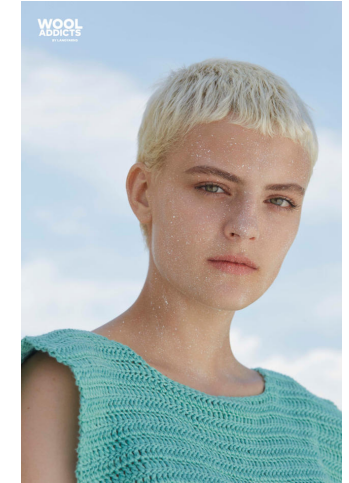

KARIN

MODELS AGENCY

Zofia WROBEL

Height : 5'9.5" / 177 cm | Bust : 32.5" / 83 cm | Waist : 24" / 61 cm | Hips : 34.5" / 87 cm | Shoe : 8.0 US / 6.0 UK | Hair Colour : Dark Blonde | Eyes : Blue