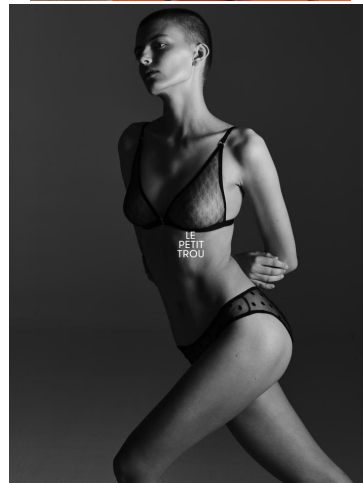

# KARIN

---

MODELS AGENCY

---

Zofia WROBEL

Height : 5'9.5" / 177 cm | Bust : 32.5" / 83 cm | Waist : 24" / 61 cm | Hips : 34.5" / 87 cm | Shoe : 8.0 US / 6.0 UK | Hair Colour : Dark Blonde | Eyes : Blue

# KARIN

MODELS AGENCY

Zofia WROBEL

Height : 5'9.5" / 177 cm | Bust : 32.5" / 83 cm | Waist : 24" / 61 cm | Hips : 34.5" / 87 cm | Shoe : 8.0 US / 6.0 UK | Hair Colour : Dark Blonde | Eyes : Blue