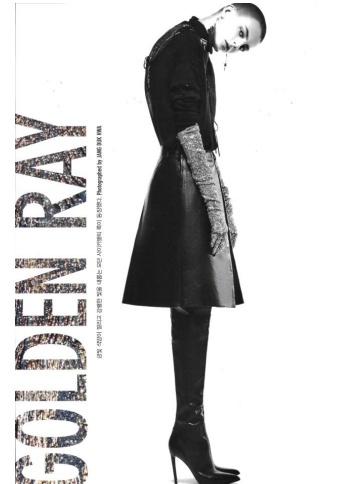

# KARIN

---

MODELS AGENCY

---

Zofia WROBEL

Height : 5'9.5" / 177 cm | Bust : 32.5" / 83 cm | Waist : 24" / 61 cm | Hips : 34.5" / 87 cm | Shoe : 8.0 US / 6.0 UK | Hair Colour : Dark Blonde | Eyes : Blue

# KARIN

MODELS AGENCY

Zofia WROBEL

Height : 5'9.5" / 177 cm | Bust : 32.5" / 83 cm | Waist : 24" / 61 cm | Hips : 34.5" / 87 cm | Shoe : 8.0 US / 6.0 UK | Hair Colour : Dark Blonde | Eyes : Blue