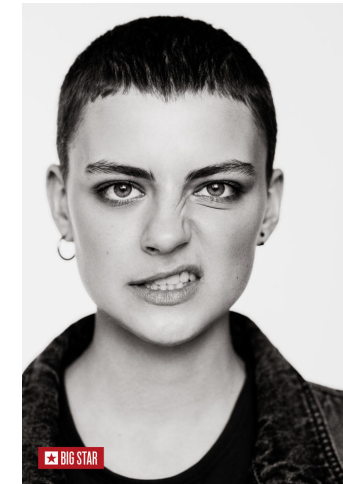

# KARIN

---

MODELS AGENCY

---

Zofia WROBEL

Height : 5'9.5" / 177 cm | Bust : 32.5" / 83 cm | Waist : 24" / 61 cm | Hips : 34.5" / 87 cm | Shoe : 8.0 US / 6.0 UK | Hair Colour : Dark Blonde | Eyes : Blue

# KARIN

MODELS AGENCY

Zofia WROBEL

Height : 5'9.5" / 177 cm | Bust : 32.5" / 83 cm | Waist : 24" / 61 cm | Hips : 34.5" / 87 cm | Shoe : 8.0 US / 6.0 UK | Hair Colour : Dark Blonde | Eyes : Blue