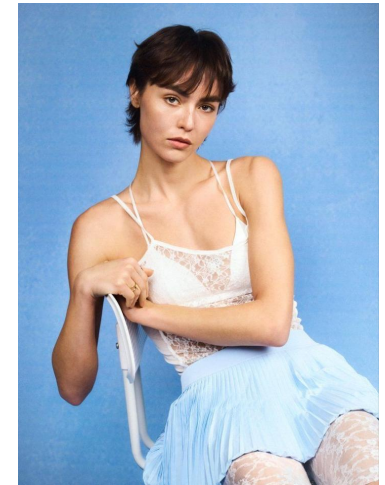

# KARIN

---

MODELS AGENCY

---

Zuzana MULLEROVA

Height : 5'10" / 178 cm | Bust : 33.5" / 85 cm | Waist : 24.5" / 62 cm | Hips : 35.5" / 90 cm | Shoe : 8.5 US / 6.0 UK | Hair Colour : Blonde | Eyes : Brown

---

# KARIN

---

MODELS AGENCY

---

Zuzana MULLEROVA

Height : 5'10" / 178 cm | Bust : 33.5" / 85 cm | Waist : 24.5" / 62 cm | Hips : 35.5" / 90 cm | Shoe : 8.5 US / 6.0 UK | Hair Colour : Blonde | Eyes : Brown

# KARIN

MODELS AGENCY

Zuzana MULLEROVA

Height : 5'10" / 178 cm | Bust : 33.5" / 85 cm | Waist : 24.5" / 62 cm | Hips : 35.5" / 90 cm | Shoe : 8.5 US / 6.0 UK | Hair Colour : Blonde | Eyes : Brown