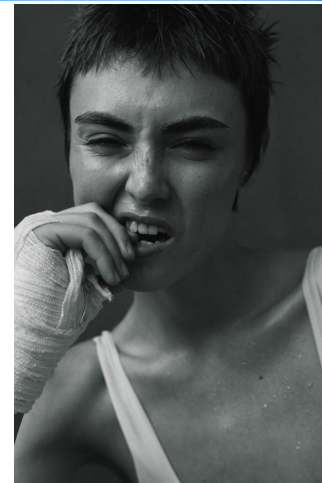

# KARIN

---

MODELS AGENCY

---

Zuzana MULLEROVA

Height : 5'10" / 178 cm | Bust : 33.5" / 85 cm | Waist : 24.5" / 62 cm | Hips : 35.5" / 90 cm | Shoe : 8.5 US / 6.0 UK | Hair Colour : Blonde | Eyes : Brown

---

# KARIN

---

MODELS AGENCY

---

Zuzana MULLEROVA

Height : 5'10" / 178 cm | Bust : 33.5" / 85 cm | Waist : 24.5" / 62 cm | Hips : 35.5" / 90 cm | Shoe : 8.5 US / 6.0 UK | Hair Colour : Blonde | Eyes : Brown

# KARIN

MODELS AGENCY

Zuzana MULLEROVA

Height : 5'10" / 178 cm | Bust : 33.5" / 85 cm | Waist : 24.5" / 62 cm | Hips : 35.5" / 90 cm | Shoe : 8.5 US / 6.0 UK | Hair Colour : Blonde | Eyes : Brown