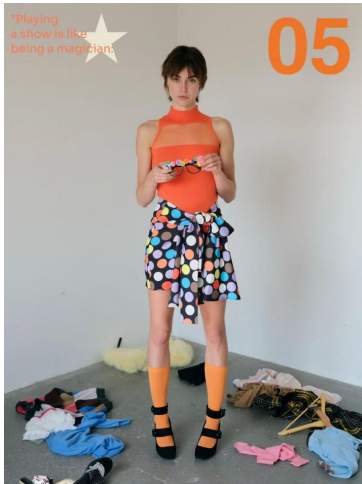

KARIN

MODELS AGENCY

Zuzana MULLEROVA

Height : 5'10" / 178 cm | Bust : 33.5" / 85 cm | Waist : 24.5" / 62 cm | Hips : 35.5" / 90 cm | Shoe : 8.5 US / 6.0 UK | Hair Colour : Blonde | Eyes : Brown