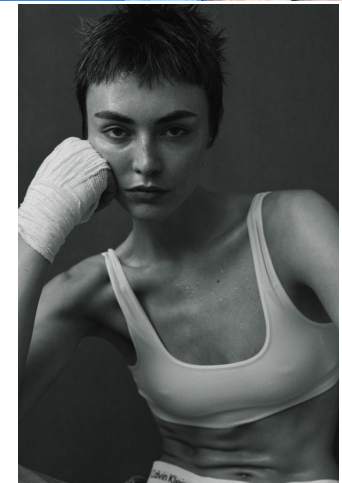

# KARIN

---

MODELS AGENCY

---

Zuzana MULLEROVA

Height : 5'10" / 178 cm | Bust : 33.5" / 85 cm | Waist : 24.5" / 62 cm | Hips : 35.5" / 90 cm | Shoe : 8.5 US / 6.0 UK | Hair Colour : Blonde | Eyes : Brown

---

# KARIN

---

MODELS AGENCY

---

Zuzana MULLEROVA

Height : 5'10" / 178 cm | Bust : 33.5" / 85 cm | Waist : 24.5" / 62 cm | Hips : 35.5" / 90 cm | Shoe : 8.5 US / 6.0 UK | Hair Colour : Blonde | Eyes : Brown

# KARIN

MODELS AGENCY

Zuzana MULLEROVA

Height : 5'10" / 178 cm | Bust : 33.5" / 85 cm | Waist : 24.5" / 62 cm | Hips : 35.5" / 90 cm | Shoe : 8.5 US / 6.0 UK | Hair Colour : Blonde | Eyes : Brown