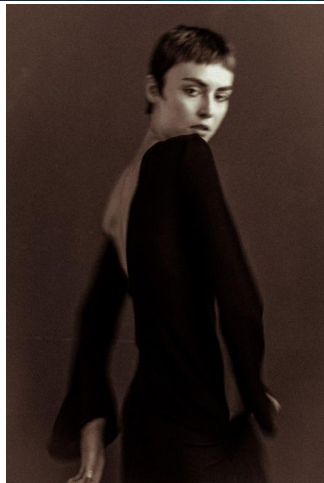

# KARIN

---

MODELS AGENCY

---

Zuzana MULLEROVA

Height : 5'10" / 178 cm | Bust : 33.5" / 85 cm | Waist : 24.5" / 62 cm | Hips : 35.5" / 90 cm | Shoe : 8.5 US / 6.0 UK | Hair Colour : Blonde | Eyes : Brown

---

# KARIN

---

MODELS AGENCY

---

Zuzana MULLEROVA

Height : 5'10" / 178 cm | Bust : 33.5" / 85 cm | Waist : 24.5" / 62 cm | Hips : 35.5" / 90 cm | Shoe : 8.5 US / 6.0 UK | Hair Colour : Blonde | Eyes : Brown

# KARIN

MODELS AGENCY

Zuzana MULLEROVA

Height : 5'10" / 178 cm | Bust : 33.5" / 85 cm | Waist : 24.5" / 62 cm | Hips : 35.5" / 90 cm | Shoe : 8.5 US / 6.0 UK | Hair Colour : Blonde | Eyes : Brown