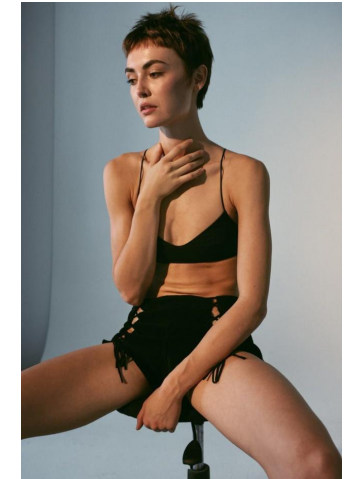

# KARIN

---

MODELS AGENCY

---

Zuzana MULLEROVA

Height : 5'10" / 178 cm | Bust : 33.5" / 85 cm | Waist : 24.5" / 62 cm | Hips : 35.5" / 90 cm | Shoe : 8.5 US / 6.0 UK | Hair Colour : Blonde | Eyes : Brown

---

# KARIN

---

MODELS AGENCY

---

Zuzana MULLEROVA

Height : 5'10" / 178 cm | Bust : 33.5" / 85 cm | Waist : 24.5" / 62 cm | Hips : 35.5" / 90 cm | Shoe : 8.5 US / 6.0 UK | Hair Colour : Blonde | Eyes : Brown

# KARIN

MODELS AGENCY

Zuzana MULLEROVA

Height : 5'10" / 178 cm | Bust : 33.5" / 85 cm | Waist : 24.5" / 62 cm | Hips : 35.5" / 90 cm | Shoe : 8.5 US / 6.0 UK | Hair Colour : Blonde | Eyes : Brown

# KARIN

MODELS AGENCY

Zuzana MULLEROVA

Height : 5'10" / 178 cm | Bust : 33.5" / 85 cm | Waist : 24.5" / 62 cm | Hips : 35.5" / 90 cm | Shoe : 8.5 US / 6.0 UK | Hair Colour : Blonde | Eyes : Brown

---