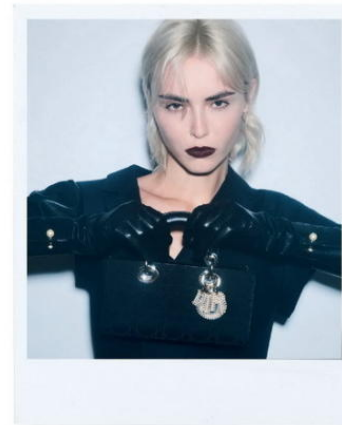

KARIN

MODELS AGENCY

Zuzana MULLEROVA

Height : 5'10" / 178 cm | Bust : 33.5" / 85 cm | Waist : 24.5" / 62 cm | Hips : 35.5" / 90 cm | Shoe : 8.5 US / 6.0 UK | Hair Colour : Blonde | Eyes : Brown