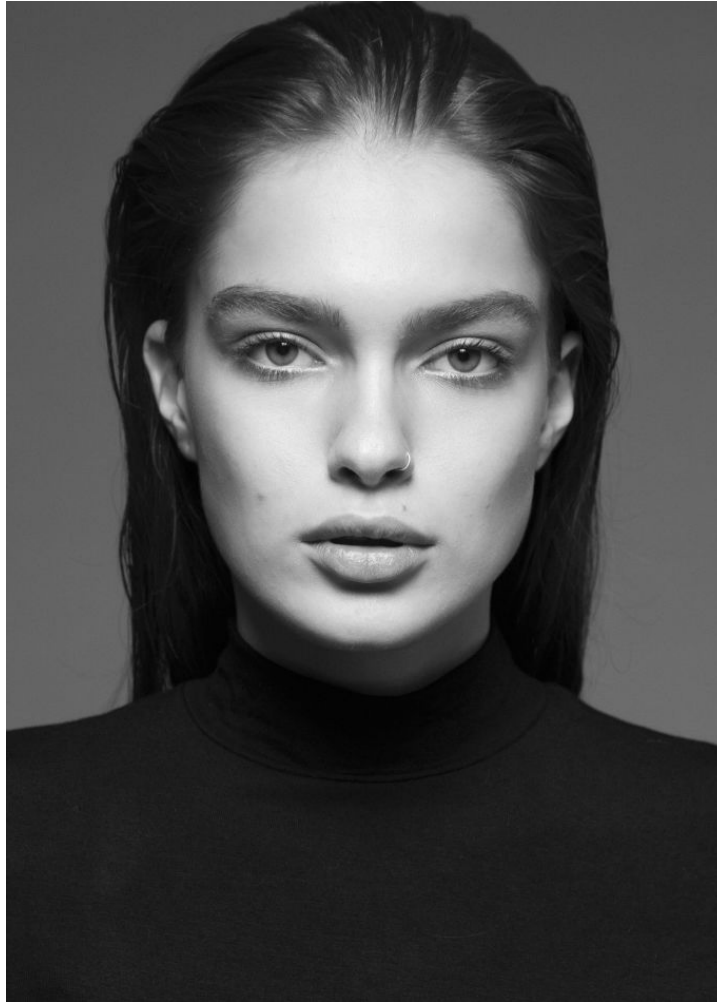

# KARIN

---

MODELS AGENCY

---

Adela Edri

Height : 5'7" / 170 cm | Bust : 32.5" / 83 cm | Waist : 24" / 61 cm | Hips : 35.5" / 90 cm | Shoe : 7.0 US / 5.0 UK | Hair Colour : Brown | Eyes : Green

---