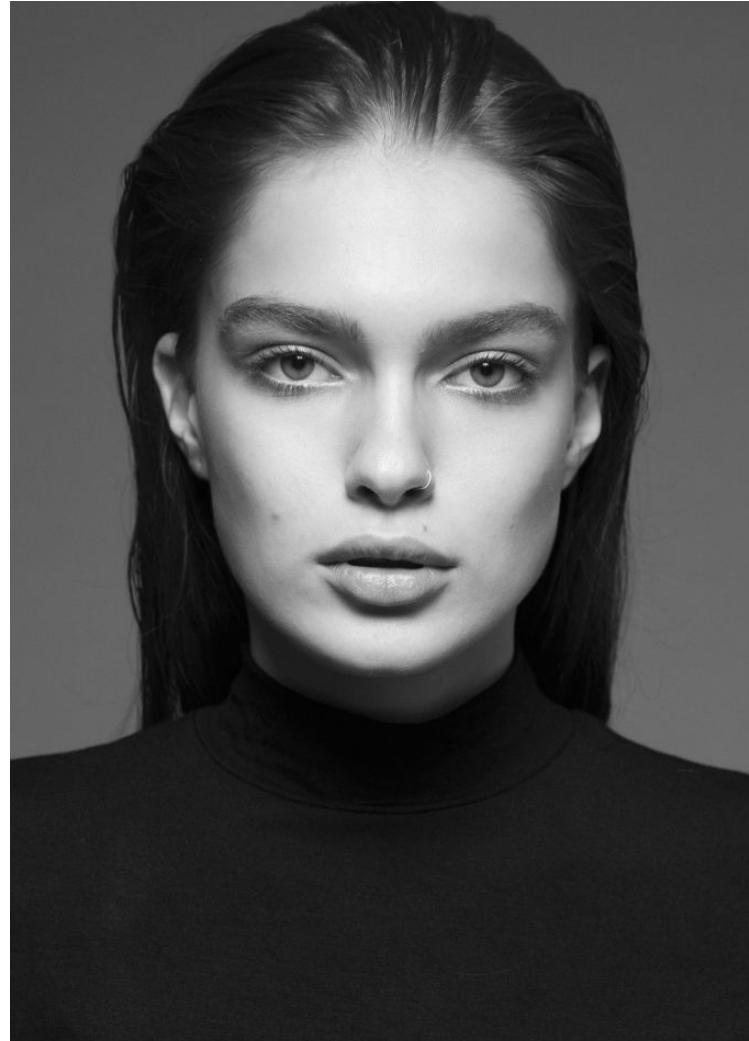

KARIN

MODELS AGENCY

Adela Edri

Height : 5'7" / 170 cm | Bust : 32.5" / 83 cm | Waist : 24" / 61 cm | Hips : 35.5" / 90 cm | Shoe : 7.0 US / 5.0 UK | Hair Colour : Brown | Eyes : Green

KARIN

MODELS AGENCY

Adela Edri

Height : 5'7" / 170 cm | Bust : 32.5" / 83 cm | Waist : 24" / 61 cm | Hips : 35.5" / 90 cm | Shoe : 7.0 US / 5.0 UK | Hair Colour : Brown | Eyes : Green

KARIN

MODELS AGENCY

Adela Edri

Height : 5'7" / 170 cm | Bust : 32.5" / 83 cm | Waist : 24" / 61 cm | Hips : 35.5" / 90 cm | Shoe : 7.0 US / 5.0 UK | Hair Colour : Brown | Eyes : Green