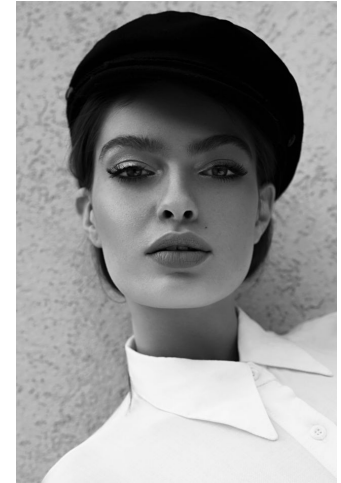

KARIN

MODELS AGENCY

Adela Edri

Height : 5'7" / 170 cm | Bust : 32.5" / 83 cm | Waist : 24" / 61 cm | Hips : 35.5" / 90 cm | Shoe : 7.0 US / 5.0 UK | Hair Colour : Brown | Eyes : Green

KARIN

MODELS AGENCY

Adela Edri

Height : 5'7" / 170 cm | Bust : 32.5" / 83 cm | Waist : 24" / 61 cm | Hips : 35.5" / 90 cm | Shoe : 7.0 US / 5.0 UK | Hair Colour : Brown | Eyes : Green

KARIN

MODELS AGENCY

Adela Edri

Height : 5'7" / 170 cm | Bust : 32.5" / 83 cm | Waist : 24" / 61 cm | Hips : 35.5" / 90 cm | Shoe : 7.0 US / 5.0 UK | Hair Colour : Brown | Eyes : Green