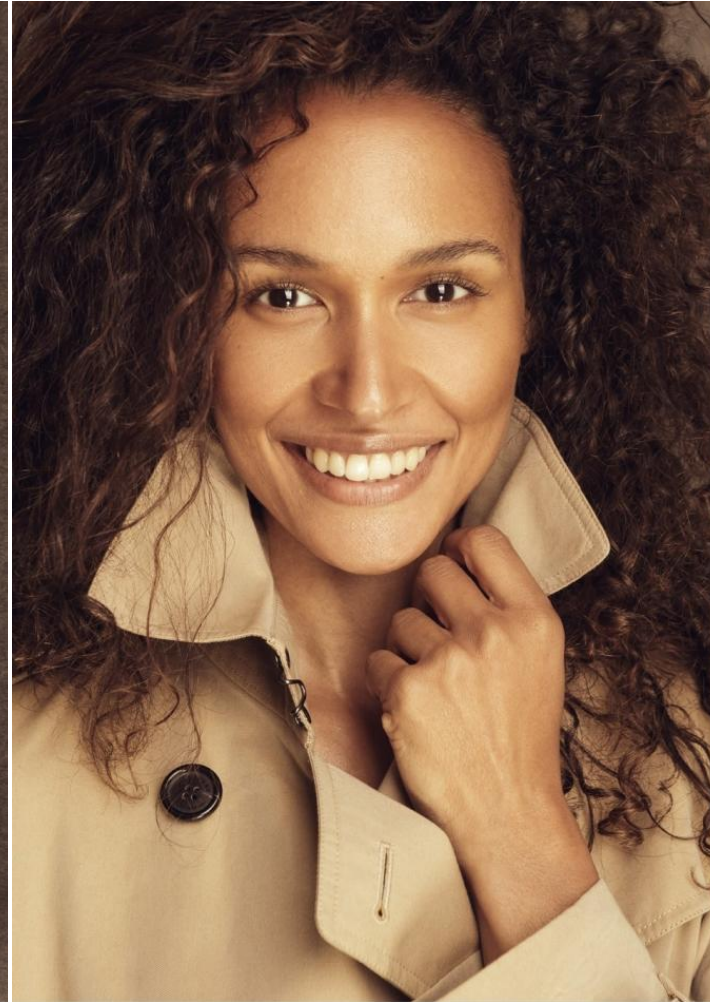

KARIN

MODELS AGENCY

Amelie LATOURNALD

Height : 5'8" / 173 cm | Bust : 34.5" / 87 cm | Waist : 27.5" / 70 cm | Hips : 37" / 94 cm | Shoe : 7.0 US / 5.0 UK | Hair Colour : Dark Brown | Eyes : Brown