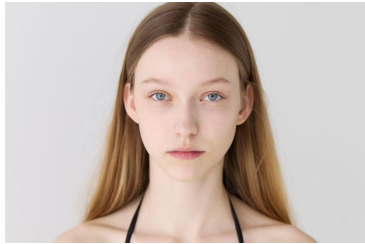

# KARIN

---

MODELS AGENCY

---

ANA

Height : 5'11" / 180 cm | Bust : 32" / 81 cm | Waist : 23" / 59 cm | Hips : 36" / 91 cm | Shoe : 8.0 US / 6.0 UK | Hair Colour : Dark Blonde | Eyes : Blue/Grey

# KARIN

MODELS AGENCY

ANA

Height : 5'11" / 180 cm | Bust : 32" / 81 cm | Waist : 23" / 59 cm | Hips : 36" / 91 cm | Shoe : 8.0 US / 6.0 UK | Hair Colour : Dark Blonde | Eyes : Blue/Grey

**KARIN**  
MODELS AGENCY