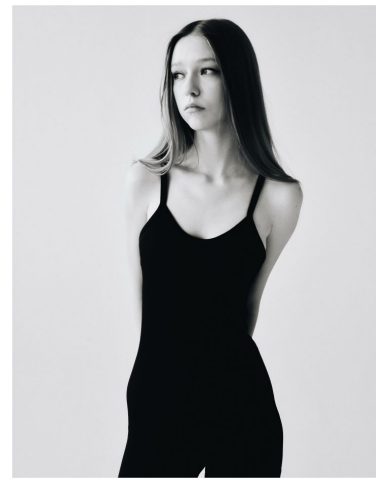

# KARIN

---

MODELS AGENCY

---

ANA

Height : 5'11" / 180 cm | Bust : 32" / 81 cm | Waist : 23" / 59 cm | Hips : 36" / 91 cm | Shoe : 8.0 US / 6.0 UK | Hair Colour : Dark Blonde | Eyes : Blue/Grey

# KARIN

MODELS AGENCY

ANA

Height : 5'11" / 180 cm | Bust : 32" / 81 cm | Waist : 23" / 59 cm | Hips : 36" / 91 cm | Shoe : 8.0 US / 6.0 UK | Hair Colour : Dark Blonde | Eyes : Blue/Grey

**KARIN**  
MODELS AGENCY