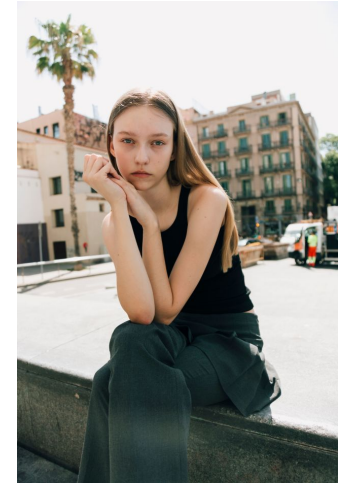

KARIN

MODELS AGENCY

ANA

Height : 5'11" / 180 cm | Bust : 32" / 81 cm | Waist : 23" / 59 cm | Hips : 36" / 91 cm | Shoe : 8.0 US / 6.0 UK | Hair Colour : Dark Blonde | Eyes : Blue/Grey