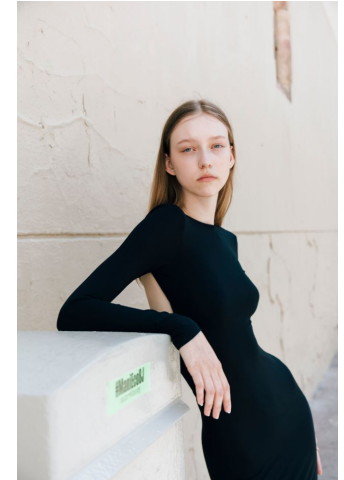

# KARIN

---

MODELS AGENCY

---

ANA

Height : 5'11" / 180 cm | Bust : 32" / 81 cm | Waist : 23" / 59 cm | Hips : 36" / 91 cm | Shoe : 8.0 US / 6.0 UK | Hair Colour : Dark Blonde | Eyes : Blue/Grey

# KARIN

MODELS AGENCY

ANA

Height : 5'11" / 180 cm | Bust : 32" / 81 cm | Waist : 23" / 59 cm | Hips : 36" / 91 cm | Shoe : 8.0 US / 6.0 UK | Hair Colour : Dark Blonde | Eyes : Blue/Grey

**KARIN**  
MODELS AGENCY