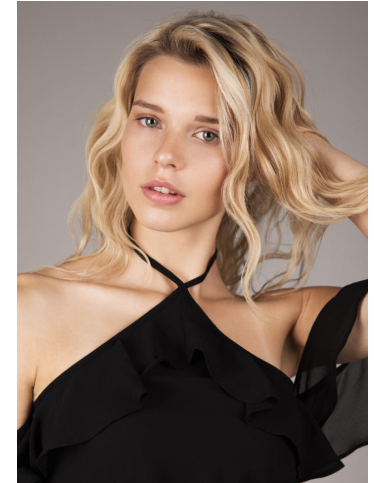

KARIN
MODELS AGENCY

Angelina LAURENT

Height : 5'9.5" / 176 cm | Bust : 34.5" / 87 cm | Waist : 25" / 63 cm | Hips : 35" / 89 cm | Shoe : 8.0 US / 6.0 UK | Hair Colour : Blonde | Eyes : Green