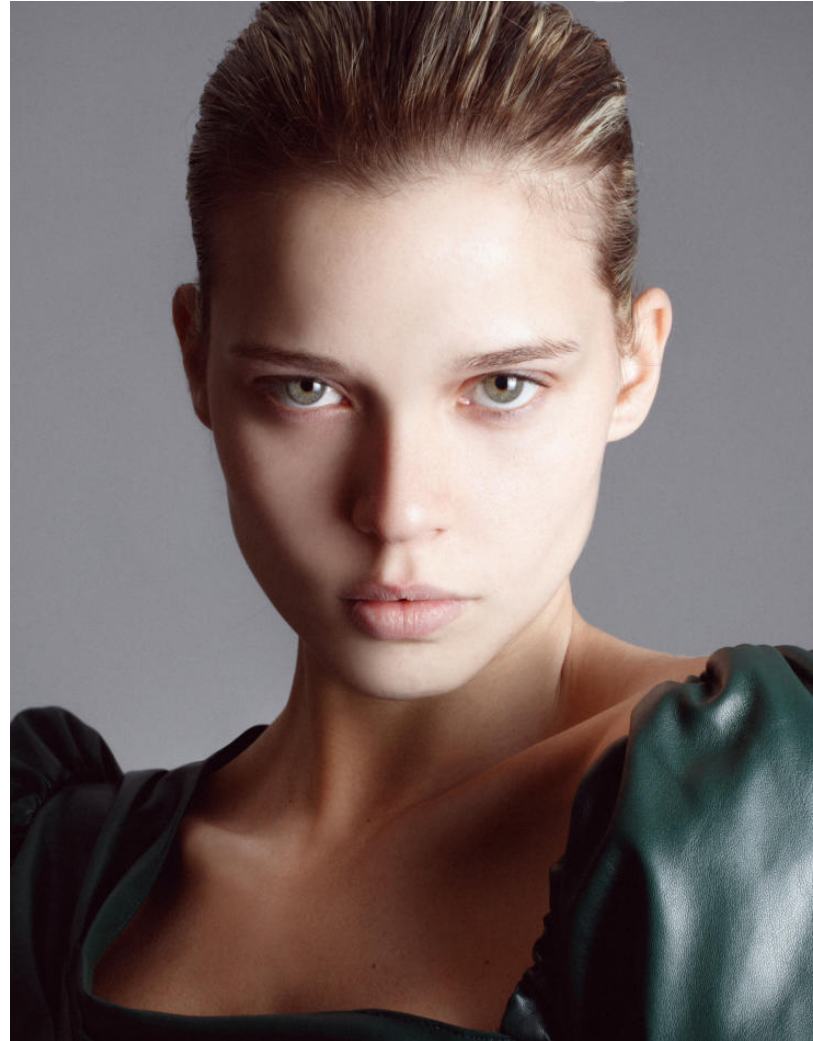

# KARIN

---

MODELS AGENCY

---

Angelina LAURENT

Height : 5'9.5" / 176 cm | Bust : 34.5" / 87 cm | Waist : 25" / 63 cm | Hips : 35" / 89 cm | Shoe : 8.0 US / 6.0 UK | Hair Colour : Blonde | Eyes : Green

**KARIN**  
MODELS AGENCY