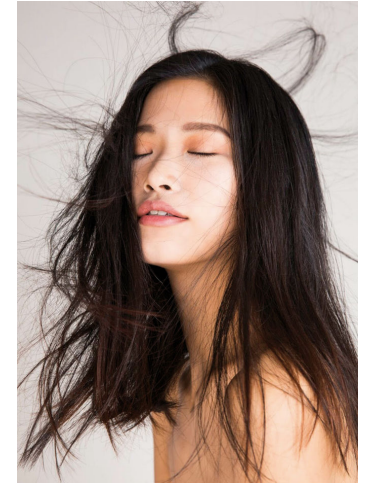


KARIN

MODELS AGENCY

ANYA CHEN

Height : 5'10.5" / 179 cm | Bust : 31" / 79 cm | Waist : 23" / 59 cm | Hips : 34.5" / 88 cm | Shoe : 8.5 US / 6.0 UK | Hair Colour : Black | Eyes : Black

KARIN

MODELS AGENCY

ANYA CHEN