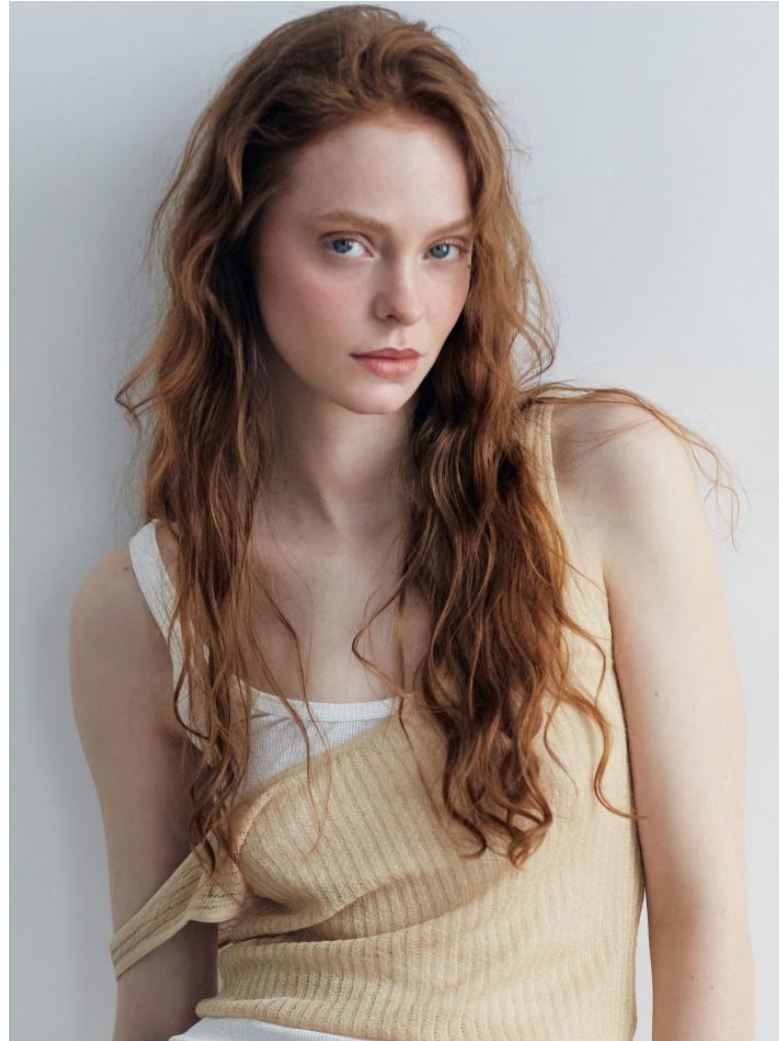

KARIN

MODELS AGENCY

AVA SKYE BAVINGTON

Height : 5'9.5" / 176 cm | Bust : 29.5" / 75 cm | Waist : 22.5" / 57 cm | Hips : 34" / 86 cm | Shoe : 8.5 US / 6.0 UK | Hair Colour : Light Red | Eyes : Blue

KARIN
MODELS AGENCY

AVA SKYE BAVINGTON

Height : 5'9.5" / 176 cm | Bust : 29.5" / 75 cm | Waist : 22.5" / 57 cm | Hips : 34" / 86 cm | Shoe : 8.5 US / 6.0 UK | Hair Colour : Light Red | Eyes : Blue

KARIN
MODELS AGENCY

AVA SKYE BAVINGTON

Height : 5'9.5" / 176 cm | Bust : 29.5" / 75 cm | Waist : 22.5" / 57 cm | Hips : 34" / 86 cm | Shoe : 8.5 US / 6.0 UK | Hair Colour : Light Red | Eyes : Blue