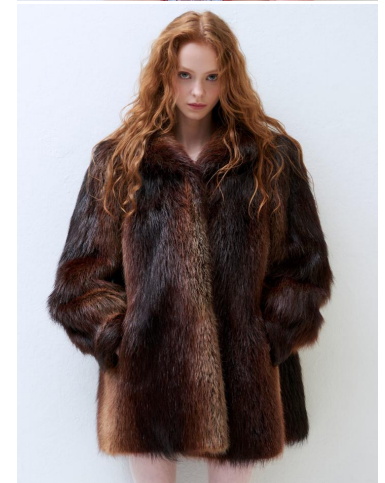

KARIN

MODELS AGENCY

AVA SKYE BAVINGTON

Height : 5'9.5" / 176 cm | Bust : 29.5" / 75 cm | Waist : 22.5" / 57 cm | Hips : 34" / 86 cm | Shoe : 8.5 US / 6.0 UK | Hair Colour : Light Red | Eyes : Blue

KARIN
MODELS AGENCY

AVA SKYE BAVINGTON

Height : 5'9.5" / 176 cm | Bust : 29.5" / 75 cm | Waist : 22.5" / 57 cm | Hips : 34" / 86 cm | Shoe : 8.5 US / 6.0 UK | Hair Colour : Light Red | Eyes : Blue

KARIN
MODELS AGENCY

AVA SKYE BAVINGTON

Height : 5'9.5" / 176 cm | Bust : 29.5" / 75 cm | Waist : 22.5" / 57 cm | Hips : 34" / 86 cm | Shoe : 8.5 US / 6.0 UK | Hair Colour : Light Red | Eyes : Blue