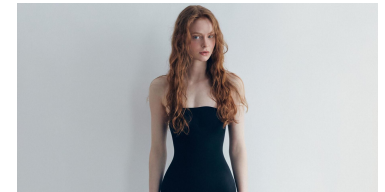

KARIN

MODELS AGENCY

AVA SKYE BAVINGTON

Height : 5'9.5" / 176 cm | Bust : 29.5" / 75 cm | Waist : 22.5" / 57 cm | Hips : 34" / 86 cm | Shoe : 8.5 US / 6.0 UK | Hair Colour : Light Red | Eyes : Blue

KARIN
MODELS AGENCY

AVA SKYE BAVINGTON

Height : 5'9.5" / 176 cm | Bust : 29.5" / 75 cm | Waist : 22.5" / 57 cm | Hips : 34" / 86 cm | Shoe : 8.5 US / 6.0 UK | Hair Colour : Light Red | Eyes : Blue

KARIN
MODELS AGENCY

AVA SKYE BAVINGTON

Height : 5'9.5" / 176 cm | Bust : 29.5" / 75 cm | Waist : 22.5" / 57 cm | Hips : 34" / 86 cm | Shoe : 8.5 US / 6.0 UK | Hair Colour : Light Red | Eyes : Blue