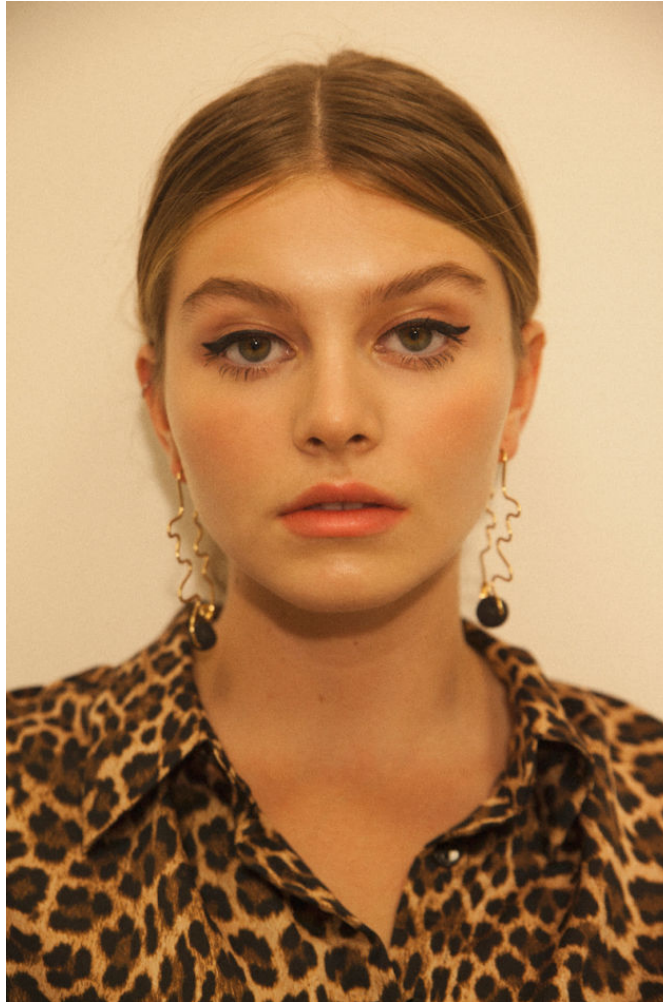

KARIN

MODELS AGENCY

Barbora Lilgova

Height : 5'8.5" / 174 cm | Bust : 43.5" / 110 cm | Waist : 33.5" / 85 cm | Hips : 45.5" / 115 cm | Shoe : 10.0 US / 7.0 UK | Hair Colour : Dark Blonde | Eyes : Green/Grey