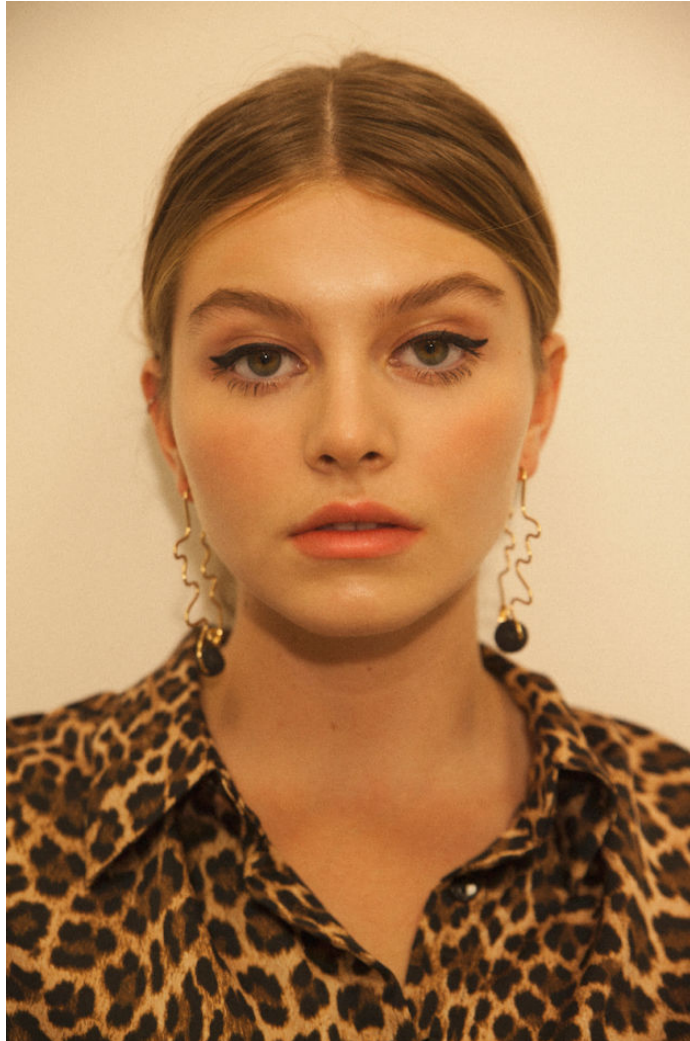

KARIN

MODELS AGENCY

Barбора Lilgova

Height : 5'8.5" / 174 cm | Bust : 43.5" / 110 cm | Waist : 33.5" / 85 cm | Hips : 45.5" / 115 cm | Shoe : 10.0 US / 7.0 UK | Hair Colour : Dark Blonde | Eyes : Green/Grey

KARIN

MODELS AGENCY

Barbora Lilgova

Height : 5'8.5" / 174 cm | Bust : 43.5" / 110 cm | Waist : 33.5" / 85 cm | Hips : 45.5" / 115 cm | Shoe : 10.0 US / 7.0 UK | Hair Colour : Dark Blonde | Eyes : Green/Grey