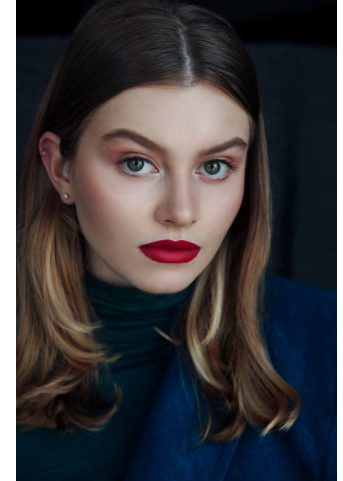

KARIN

MODELS AGENCY

Barбора Lilgova

Height : 5'8.5" / 174 cm | Bust : 43.5" / 110 cm | Waist : 33.5" / 85 cm | Hips : 45.5" / 115 cm | Shoe : 10.0 US / 7.0 UK | Hair Colour : Dark Blonde | Eyes : Green/Grey

KARIN
MODELS AGENCY

Barbora Lilgova

Height : 5'8.5" / 174 cm | Bust : 43.5" / 110 cm | Waist : 33.5" / 85 cm | Hips : 45.5" / 115 cm | Shoe : 10.0 US / 7.0 UK | Hair Colour : Dark Blonde | Eyes : Green/Grey