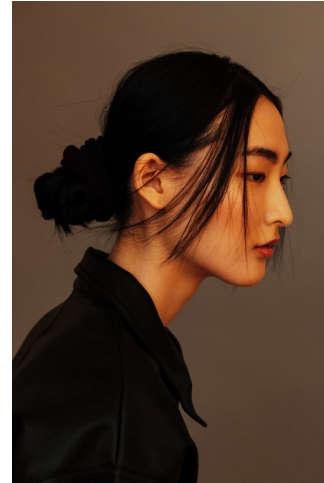

KARIN

MODELS AGENCY

Bongjoo Lee

Height : 5'10.5" / 179 cm | Bust : 32" / 81 cm | Waist : 26" / 66 cm | Hips : 35" / 89 cm | Shoe : 9.0 US / 6.5 UK | Hair Colour : Black | Eyes : Brown