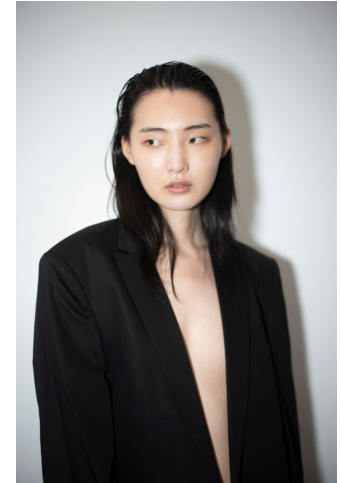

KARIN

MODELS AGENCY

Bongjoo Lee

Height : 5'10.5" / 179 cm | Bust : 32" / 81 cm | Waist : 26" / 66 cm | Hips : 35" / 89 cm | Shoe : 9.0 US / 6.5 UK | Hair Colour : Black | Eyes : Brown