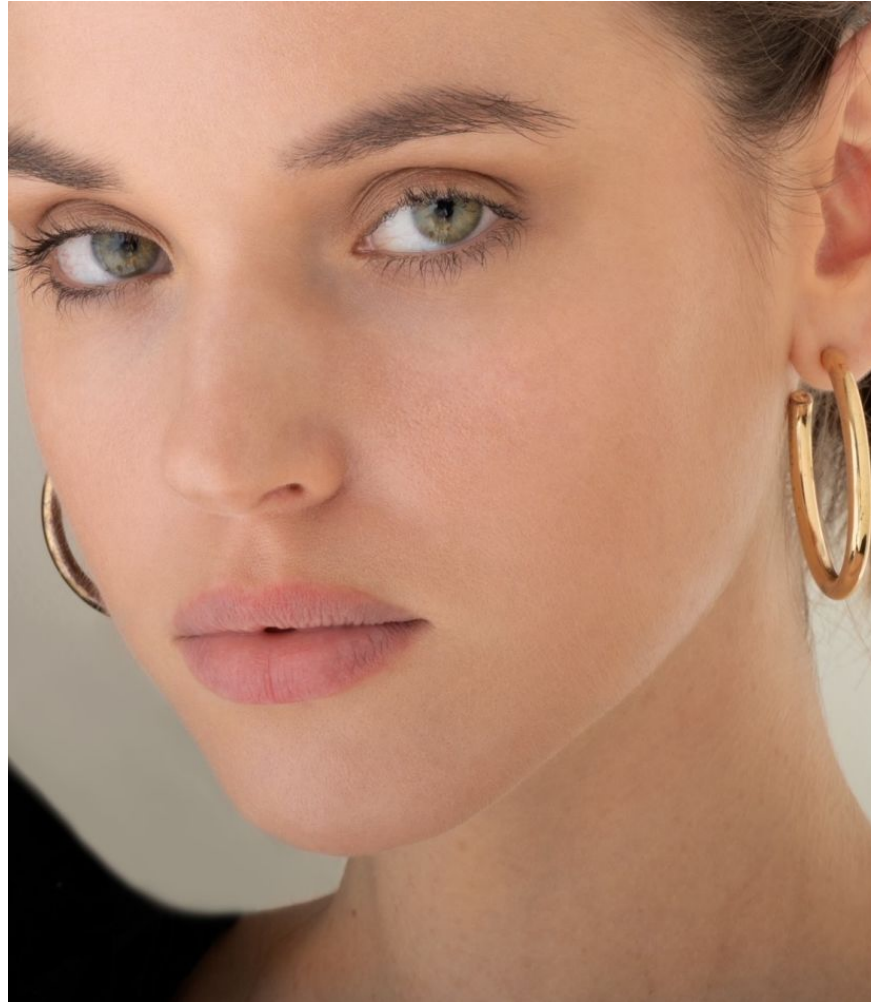

KARIN

MODELS AGENCY

CALYPSO

Height : 5'10" / 178 cm | Bust : 33.5" / 85 cm | Waist : 22.5" / 57 cm | Hips : 34.5" / 87 cm | Shoe : 9.0 US / 6.5 UK |

KARIN
MODELS AGENCY

CALYPSO

Height : 5'10" / 178 cm | Bust : 33.5" / 85 cm | Waist : 22.5" / 57 cm | Hips : 34.5" / 87 cm | Shoe : 9.0 US / 6.5 UK |