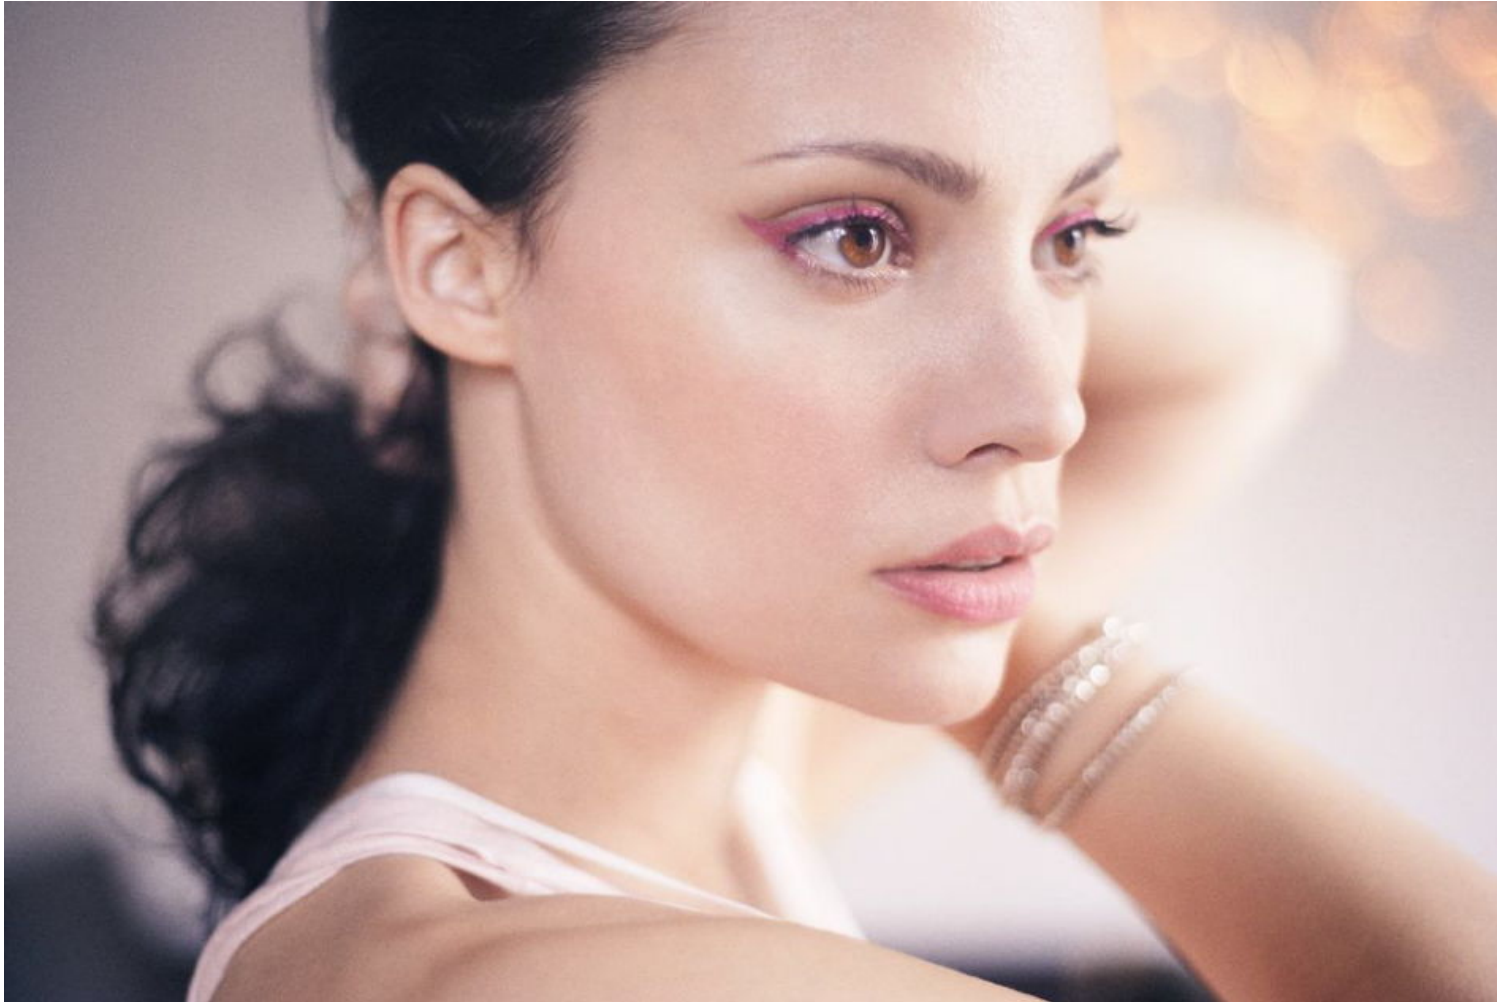

KARIN

MODELS AGENCY

Camille De Pazzis
Hair Colour : Black | Eyes : Brown