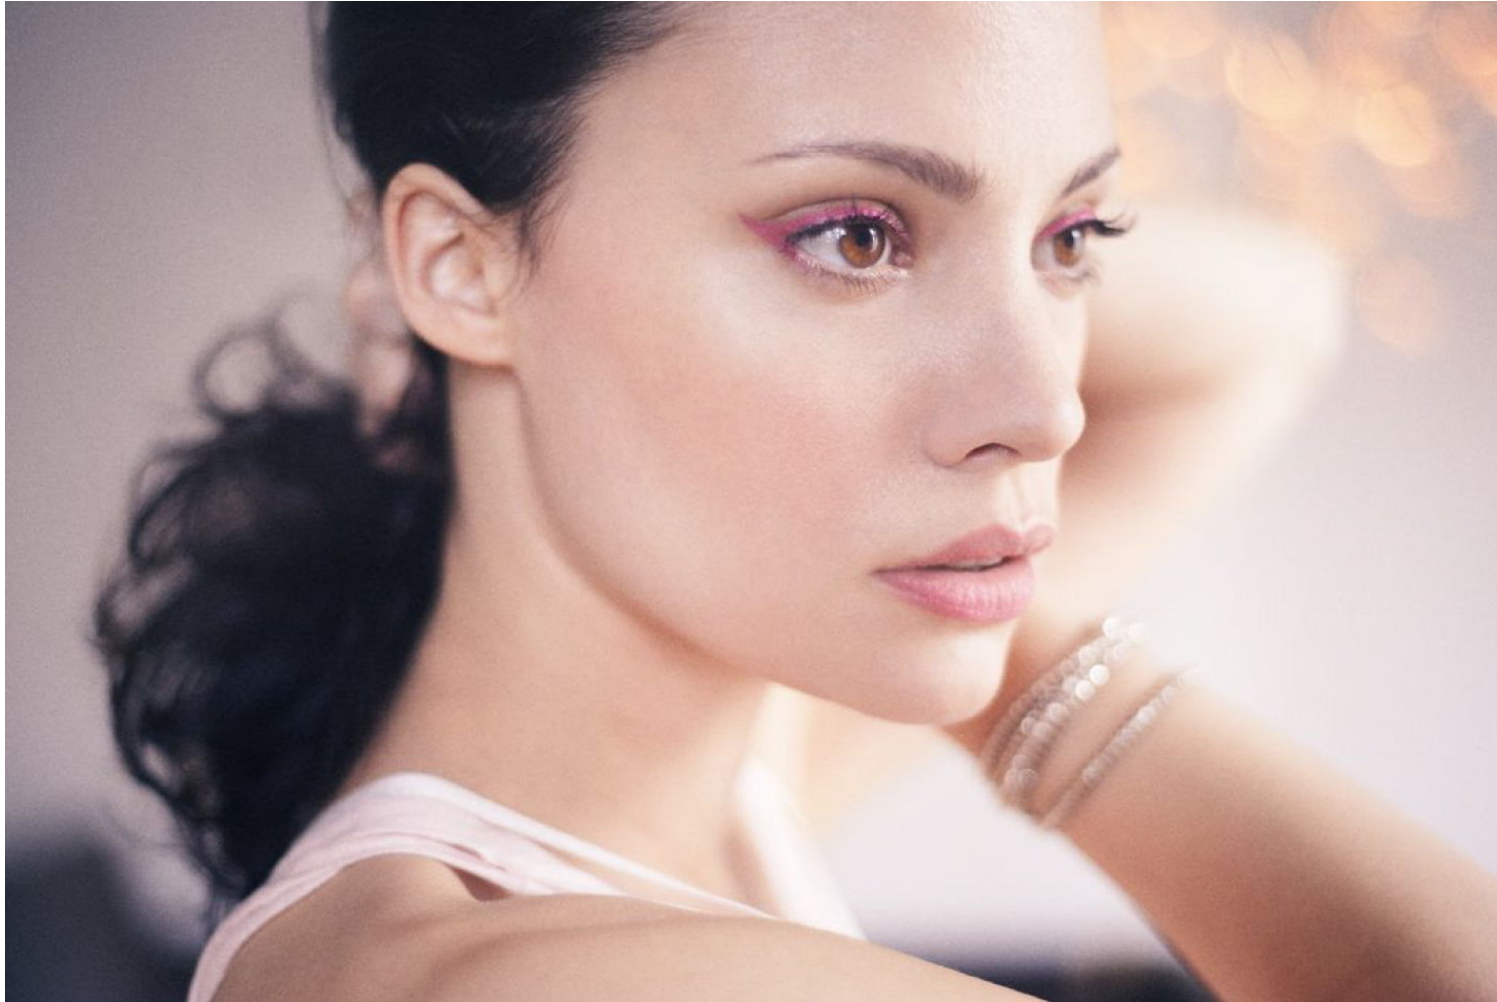

KARIN

MODELS AGENCY

Camille De Pazzis
Hair Colour : Black | Eyes : Brown