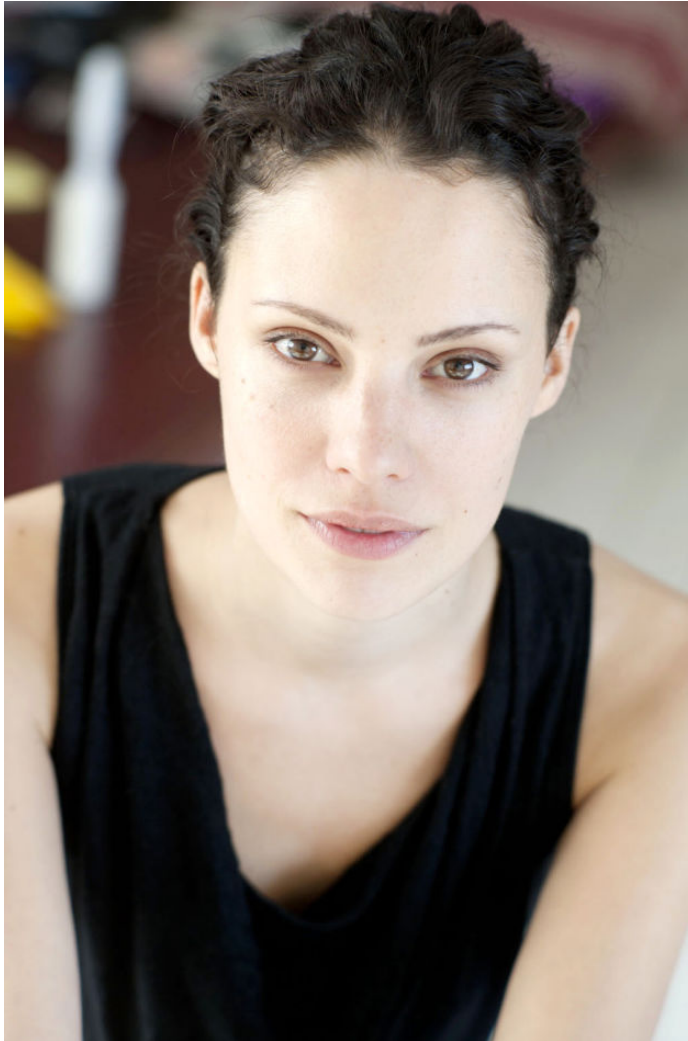

# KARIN

---

MODELS AGENCY

---

Camille De Pazzis

Hair Colour : Black | Eyes : Brown

---