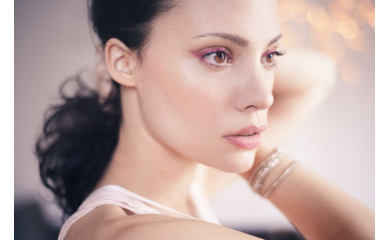

KARIN

MODELS AGENCY

Camille De Pazzis

Hair Colour : Black | Eyes : Brown