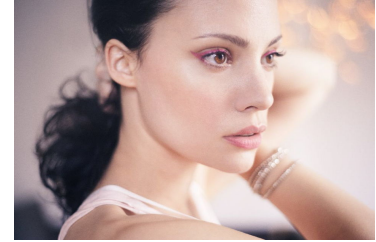

KARIN

MODELS AGENCY

Camille De Pazzis

Hair Colour : Black | Eyes : Brown