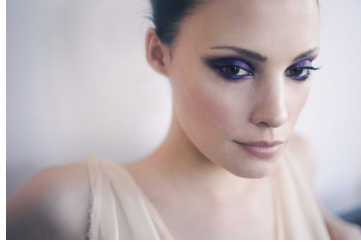

KARIN

MODELS AGENCY

Camille De Pazzis

Hair Colour : Black | Eyes : Brown