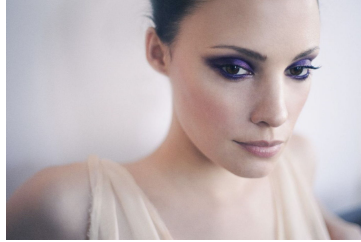

KARIN

MODELS AGENCY

Camille De Pazzis

Hair Colour : Black | Eyes : Brown