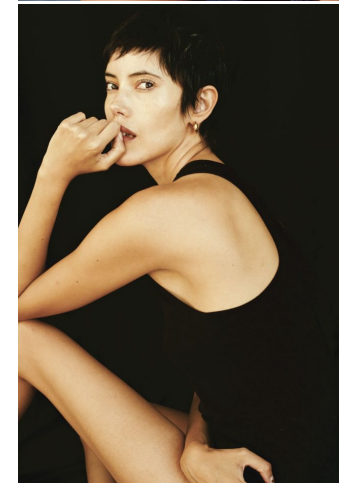


KARIN

MODELS AGENCY

Chloe Hirschman

Height : 5'8.5" / 174 cm | Bust : 31" / 79 cm | Waist : 24.5" / 62 cm | Hips : 34.5" / 87 cm | Shoe : 7.0 US / 5.0 UK | Hair Colour : Dark Brown | Eyes : Brown

KARIN
MODELS AGENCY

Chloe Hirschman

Height : 5'8.5" / 174 cm | Bust : 31" / 79 cm | Waist : 24.5" / 62 cm | Hips : 34.5" / 87 cm | Shoe : 7.0 US / 5.0 UK | Hair Colour : Dark Brown | Eyes : Brown

KARIN
MODELS AGENCY

Chloe Hirschman

Height : 5'8.5" / 174 cm | Bust : 31" / 79 cm | Waist : 24.5" / 62 cm | Hips : 34.5" / 87 cm | Shoe : 7.0 US / 5.0 UK | Hair Colour : Dark Brown | Eyes : Brown

KARIN

MODELS AGENCY

Chloe Hirschman

Height : 5'8.5" / 174 cm | Bust : 31" / 79 cm | Waist : 24.5" / 62 cm | Hips : 34.5" / 87 cm | Shoe : 7.0 US / 5.0 UK | Hair Colour : Dark Brown | Eyes : Brown