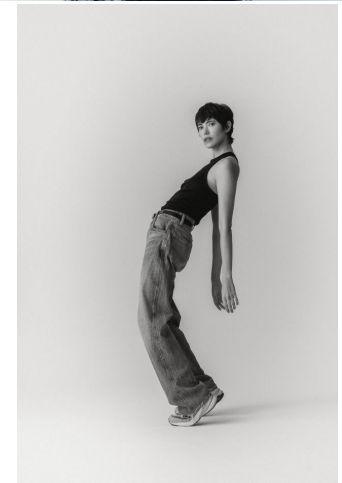


KARIN

MODELS AGENCY

Chloe Hirschman

Height : 5'8.5" / 174 cm | Bust : 31" / 79 cm | Waist : 24.5" / 62 cm | Hips : 34.5" / 87 cm | Shoe : 7.0 US / 5.0 UK | Hair Colour : Dark Brown | Eyes : Brown

KARIN
MODELS AGENCY

Chloe Hirschman

Height : 5'8.5" / 174 cm | Bust : 31" / 79 cm | Waist : 24.5" / 62 cm | Hips : 34.5" / 87 cm | Shoe : 7.0 US / 5.0 UK | Hair Colour : Dark Brown | Eyes : Brown

KARIN
MODELS AGENCY

Chloe Hirschman