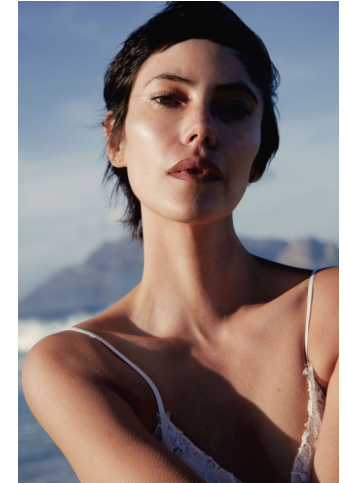


KARIN

MODELS AGENCY

Chloe Hirschman

Height : 5'8.5" / 174 cm | Bust : 31" / 79 cm | Waist : 24.5" / 62 cm | Hips : 34.5" / 87 cm | Shoe : 7.0 US / 5.0 UK | Hair Colour : Dark Brown | Eyes : Brown

KARIN
MODELS AGENCY

Chloe Hirschman

Height : 5'8.5" / 174 cm | Bust : 31" / 79 cm | Waist : 24.5" / 62 cm | Hips : 34.5" / 87 cm | Shoe : 7.0 US / 5.0 UK | Hair Colour : Dark Brown | Eyes : Brown

KARIN
MODELS AGENCY

Chloe Hirschman