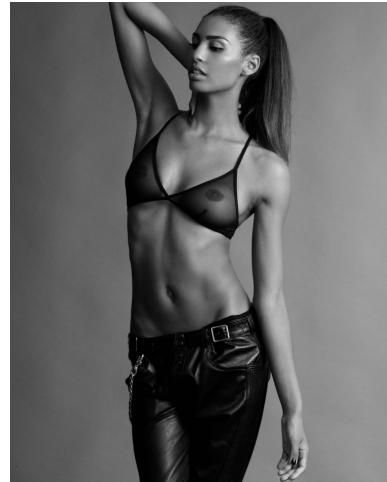

# KARIN

---

MODELS AGENCY

---

Chloe MORTAUD

Height : 5'11" / 180 cm | Bust : 35" / 89 cm | Waist : 25" / 63 cm | Hips : 36" / 91 cm | Shoe : 9.0 US / 6.5 UK | Hair Colour : Brown | Eyes : Brown

---