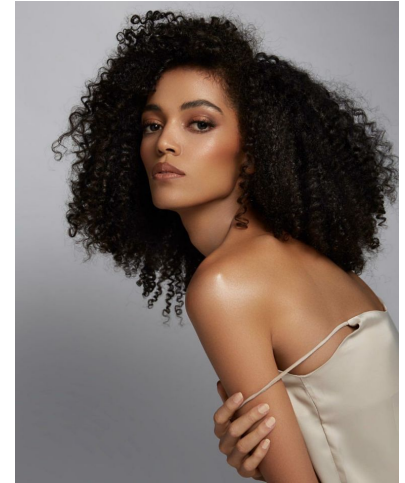


KARIN

MODELS AGENCY

Claudia Morais

Height : 5'10" / 178 cm | Bust : 32.5" / 82 cm | Waist : 23.5" / 60 cm | Hips : 35" / 89 cm | Shoe : 10.0 US / 7.0 UK | Hair Colour : Dark Brown | Eyes : Brown

KARIN

MODELS AGENCY

Claudia Morais

Height : 5'10" / 178 cm | Bust : 32.5" / 82 cm | Waist : 23.5" / 60 cm | Hips : 35" / 89 cm | Shoe : 10.0 US / 7.0 UK | Hair Colour : Dark Brown | Eyes : Brown

KARIN

MODELS AGENCY

Claudia Morais

Height : 5'10" / 178 cm | Bust : 32.5" / 82 cm | Waist : 23.5" / 60 cm | Hips : 35" / 89 cm | Shoe : 10.0 US / 7.0 UK | Hair Colour : Dark Brown | Eyes : Brown