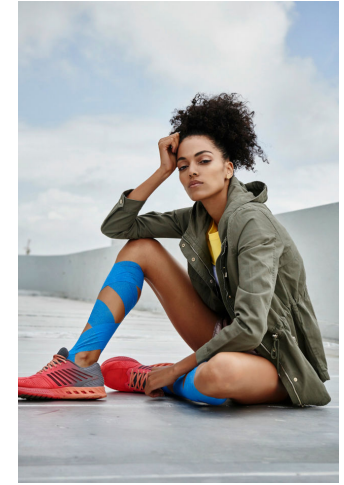


KARIN

MODELS AGENCY

Claudia Morais

Height : 5'10" / 178 cm | Bust : 32.5" / 82 cm | Waist : 23.5" / 60 cm | Hips : 35" / 89 cm | Shoe : 10.0 US / 7.0 UK | Hair Colour : Dark Brown | Eyes : Brown

KARIN

MODELS AGENCY

Claudia Morais

Height : 5'10" / 178 cm | Bust : 32.5" / 82 cm | Waist : 23.5" / 60 cm | Hips : 35" / 89 cm | Shoe : 10.0 US / 7.0 UK | Hair Colour : Dark Brown | Eyes : Brown

KARIN

MODELS AGENCY

Claudia Morais

Height : 5'10" / 178 cm | Bust : 32.5" / 82 cm | Waist : 23.5" / 60 cm | Hips : 35" / 89 cm | Shoe : 10.0 US / 7.0 UK | Hair Colour : Dark Brown | Eyes : Brown