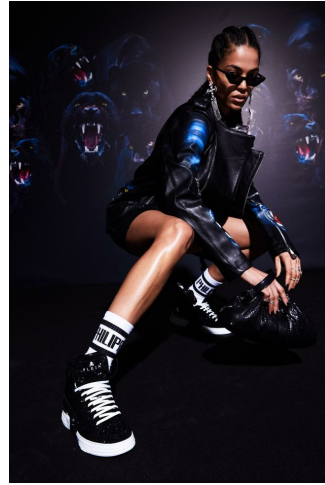


KARIN

MODELS AGENCY

Claudia Morais

Height : 5'10" / 178 cm | Bust : 32.5" / 82 cm | Waist : 23.5" / 60 cm | Hips : 35" / 89 cm | Shoe : 10.0 US / 7.0 UK | Hair Colour : Dark Brown | Eyes : Brown

KARIN

MODELS AGENCY

Claudia Morais

Height : 5'10" / 178 cm | Bust : 32.5" / 82 cm | Waist : 23.5" / 60 cm | Hips : 35" / 89 cm | Shoe : 10.0 US / 7.0 UK | Hair Colour : Dark Brown | Eyes : Brown

KARIN

MODELS AGENCY

Claudia Morais