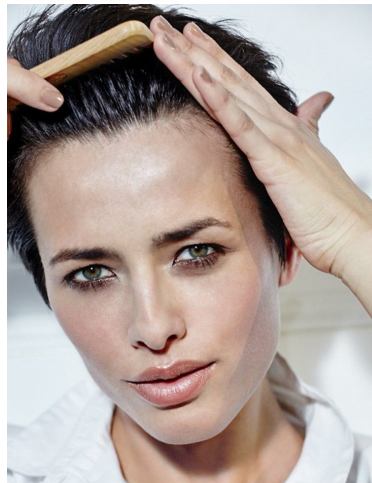

KARIN

MODELS AGENCY

Claudia RABA

Height : 5'11" / 180 cm | Bust : 33" / 84 cm | Waist : 24" / 61 cm | Hips : 35" / 89 cm | Shoe : 10.0 US / 7.0 UK | Hair Colour : Brown | Eyes : Green