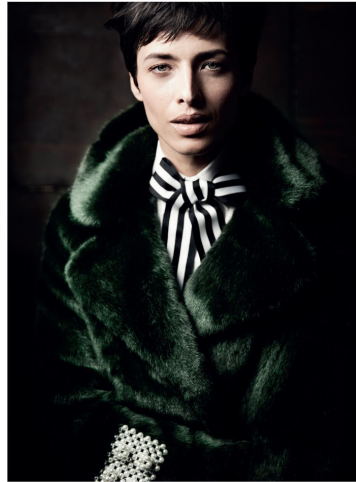

Claudia RABA

KARIN

MODELS AGENCY

Claudia RABA

Height : 5'11" / 180 cm | Bust : 33" / 84 cm | Waist : 24" / 61 cm | Hips : 35" / 89 cm | Shoe : 10.0 US / 7.0 UK | Hair Colour : Brown | Eyes : Green